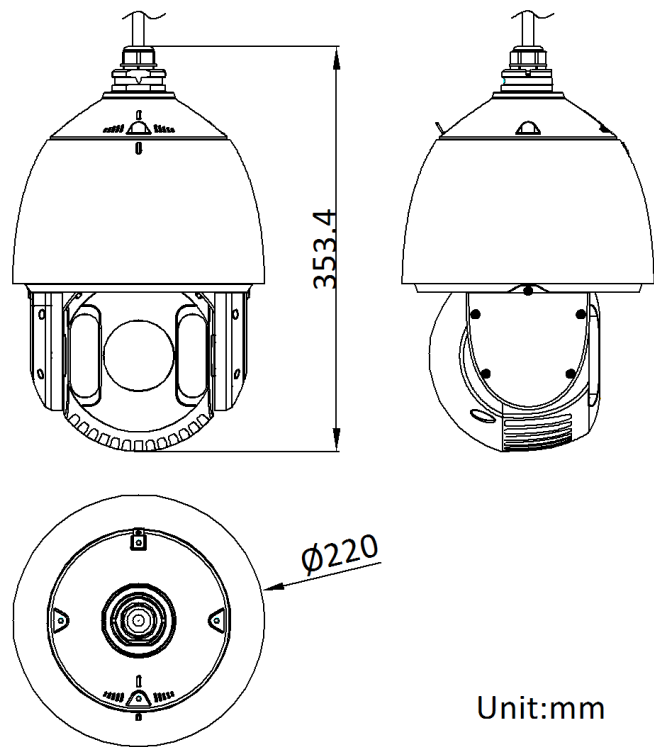

Level	Description
Top-level protection	Hikvision products at this level are equipped for use in areas where professional anti-corrosion protection is a must. Typical application scenarios include coastlines, docks, chemical plants, and more.
Moderate protection	Hikvision products at this level are equipped for use in areas with moderate anti-corrosion demands. Typical application scenarios include coastal areas about 2 kilometers (1.24 miles) away from coastlines, as well as areas affected by acid rain.
No specific protection	Hikvision products at this level are equipped for use in areas where no specific anti-corrosion protection is needed.

▪ **Dimension**

▪ **Accessory**

▪ **Optional**

DS-1619ZJ	DS-1681ZJ	DS-1602ZJ	DS-1673ZJ	DS-1660ZJ