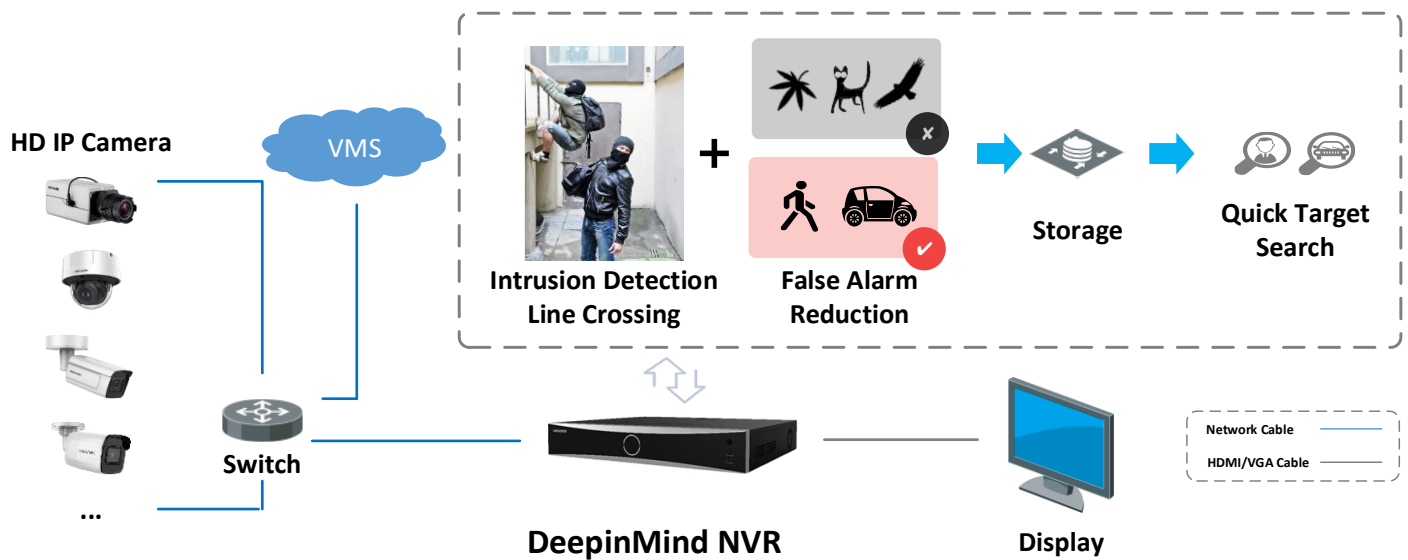

Smart & POS Function

- Support multiple VCA (Video Content Analytics) events
- Configurable special camera smart functions, such as VCA detection (motion, line crossing, intrusion, etc.), heat map, ANPR (Automatic Number-Plate Recognition), and people counting
- POS information overlay on live view and playback, and POS triggered recording and alarm

Network & Ethernet Access

- 16 independent PoE network interfaces
- 1 self-adaptive 10/100/1000 Mbps Ethernet interface
- Hik-Connect & DDNS (Dynamic Domain Name System) for easy network management
- Smooth streaming technology
- Support web access without plug-in

Typical Application

Perimeter Protection

Adopt deep learning algorithm to reduce false alarm, effectively reduces the false alarm caused by tree branches, leaves, shadow, light, vehicles, small animals, etc.