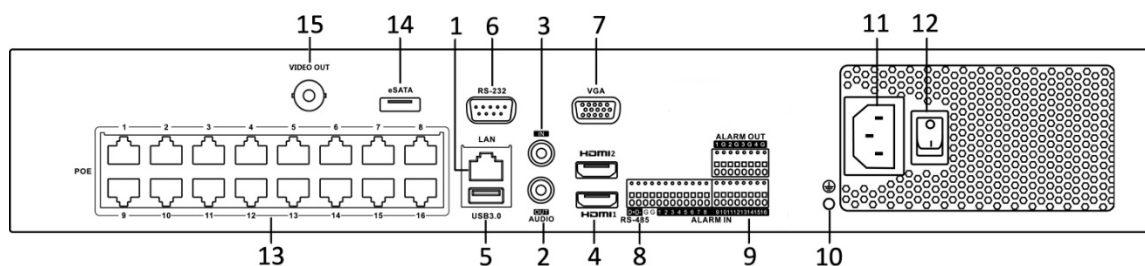

Physical Interface

No.	Description	No.	Description
1	LAN Interface	9	Controller Port, Alarm In/Alarm Out
2	AUDIO OUT	10	GND
3	AUDIO IN	11	100 to 240 VAC power supply
4	HDMI1 and HDMI2 Interfaces	12	Power Switch
5	USB 3.0 Interface	13	Network Interfaces with PoE function
6	RS-232 Serial Interface	14	eSATA Interface
7	VGA Output (DB9 Connector)	15	VIDEO OUT
8	RS-485 Serial Interface