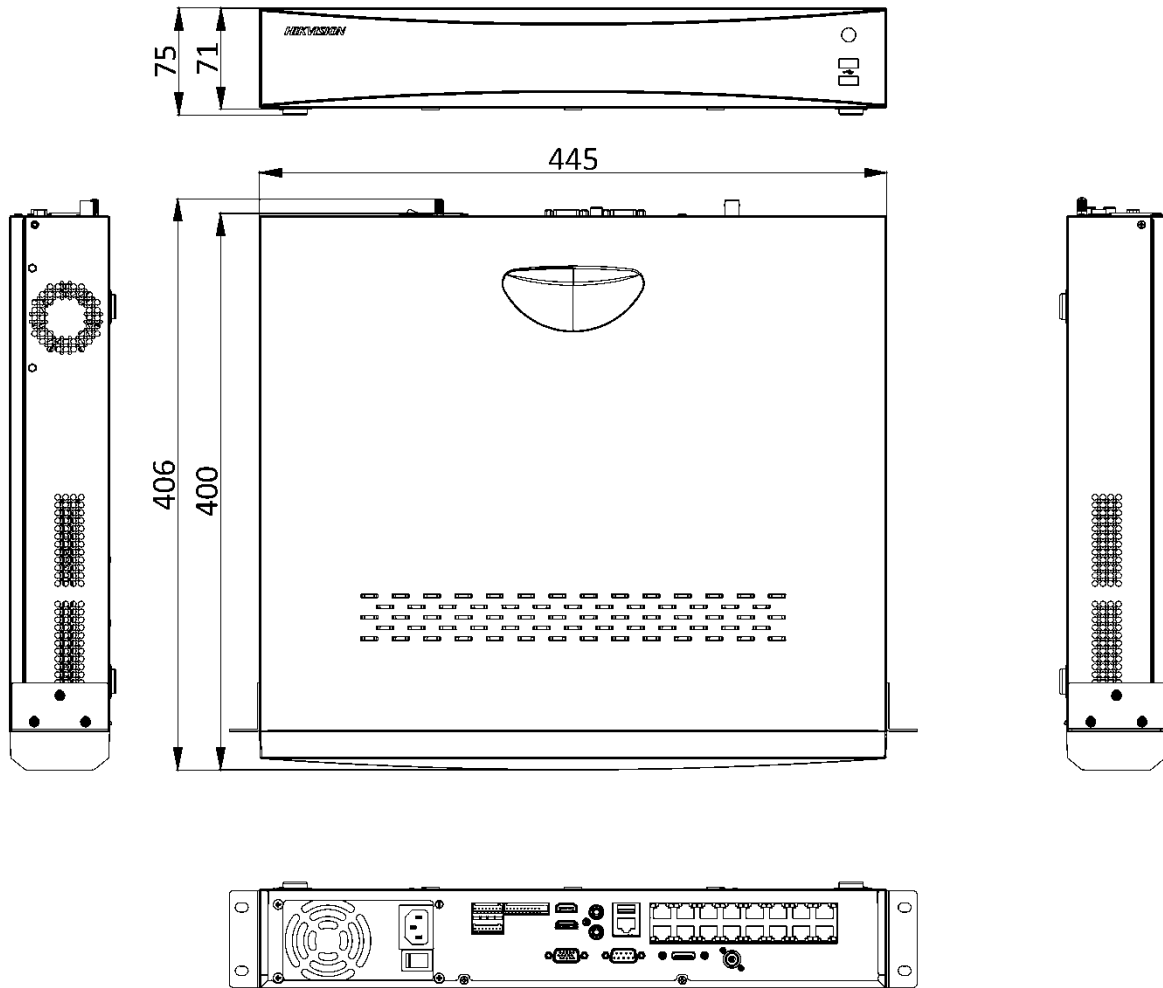

Dimension

scale/1:1;Unit/mm

Physical Interface

No.	Description	No.	Description
1	LAN Interface	9	Controller Port, Alarm In/Alarm Out
2	AUDIO OUT	10	GND
3	AUDIO IN	11	100 to 240 VAC power supply
4	HDMI1 and HDMI2 Interfaces	12	Power Switch
5	USB 3.0 Interface	13	Network Interfaces with PoE function
6	RS-232 Serial Interface	14	eSATA Interface
7	VGA Output (DB9 Connector)	15	VIDEO OUT
8	RS-485 Serial Interface		