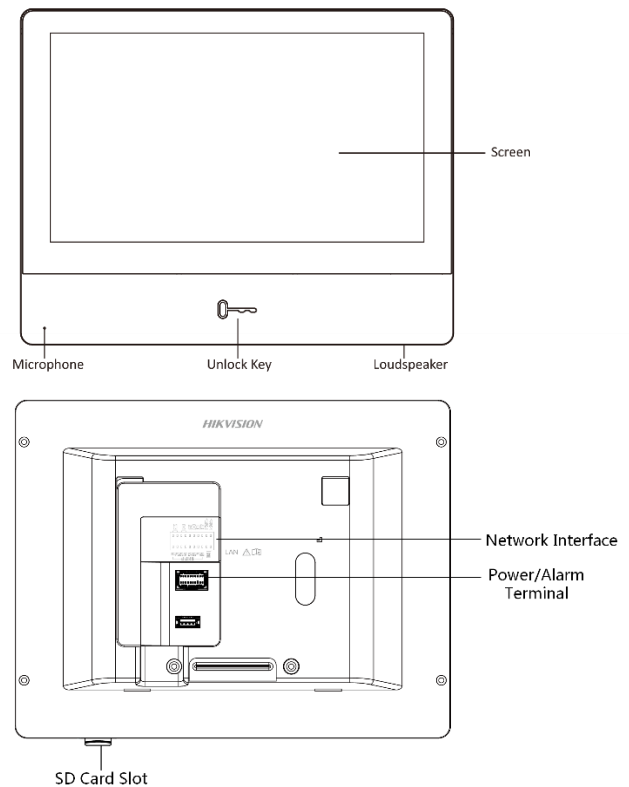

Accessory

Installation