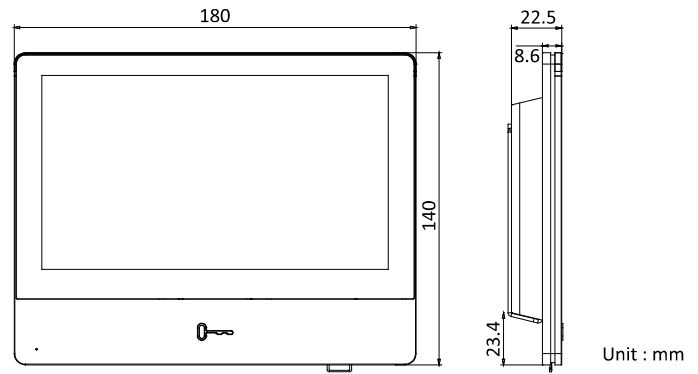

## Specification

System parameters	
Memory	128 MB
Flash	32 MB
Operation system	Embedded Linux operation system
Display parameters	
Display screen	7-inch colorful IPS LCD
Display resolution	1024 × 600
Operation method	Capacitive touch screen, physical button
Audio parameters	
Audio input	Built-in omnidirectional microphone
Audio output	Built-in loudspeaker
Audio compression standard	G.711 U
Audio compression rate	64 Kbps
Audio quality	Noise suppression and echo cancellation
Network parameters	
Wired network	10/100 Mbps self-adaptive
Wireless network	Wi-Fi 802.11 b/g/n
Network protocol	TCP/IP, SIP, RTSP
Network interface	1 RJ-45 10/100 Mbps self-adaptive
Alarm input	8-ch alarm inputs
I/O output	2
TF card	Max to 32 G, SD 2.0 or lower version
RS-485	Supported
General	
Power supply	IEEE802.3af, standard PoE 12 VDC/1 A
Power supply via detector	12 V, 200 mA
Power consumption	≤ 7 W
Working temperature	-10 °C to 55 °C (14 °F to 131 °F)
Working humidity	10% to 90%
Dimensions	180 mm × 140 mm × 22.4 mm (7.09" × 5.51" × 0.88")
Weight	899 g (with packaging) 355 g (without packaging)
Certification	FCC, IC, CE, C-TICK, ROHS, REACH, WEEE, UL,CB, RCM