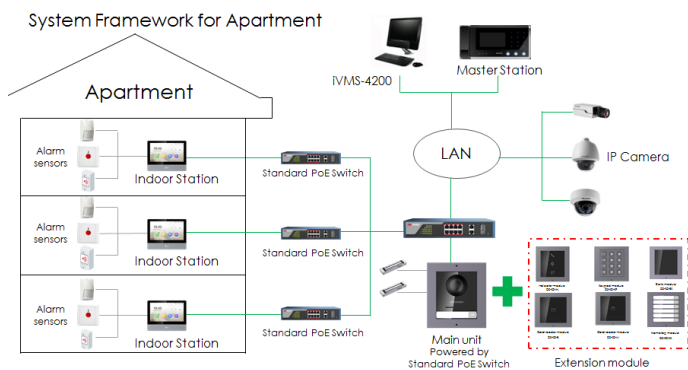

Typical Application