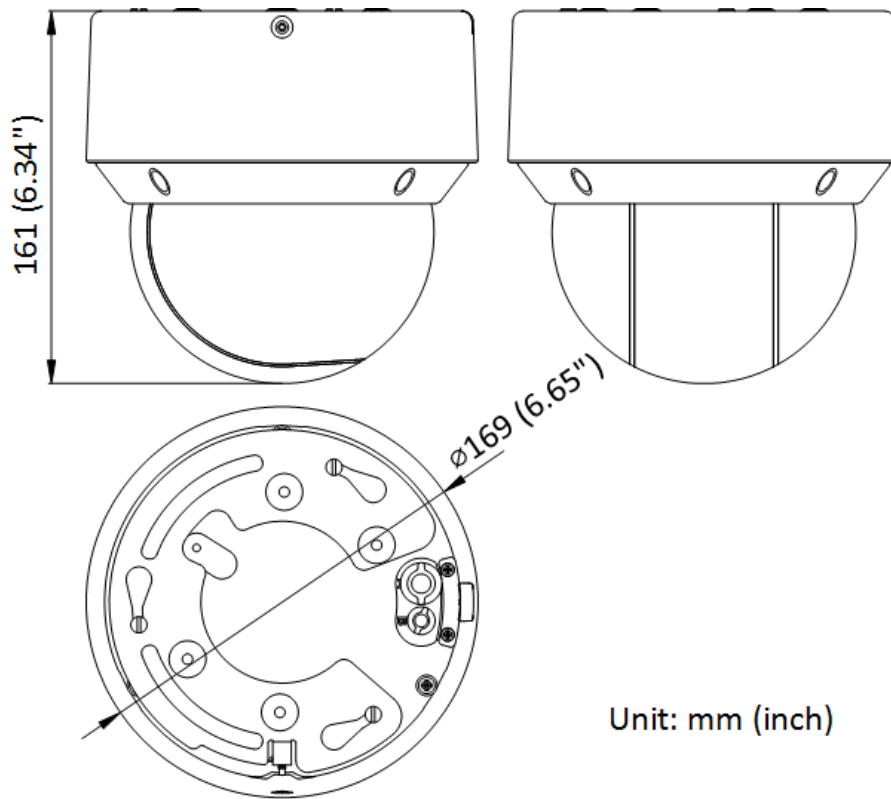

▪ **Dimension**

▪ **Accessory**

▪ **Included**