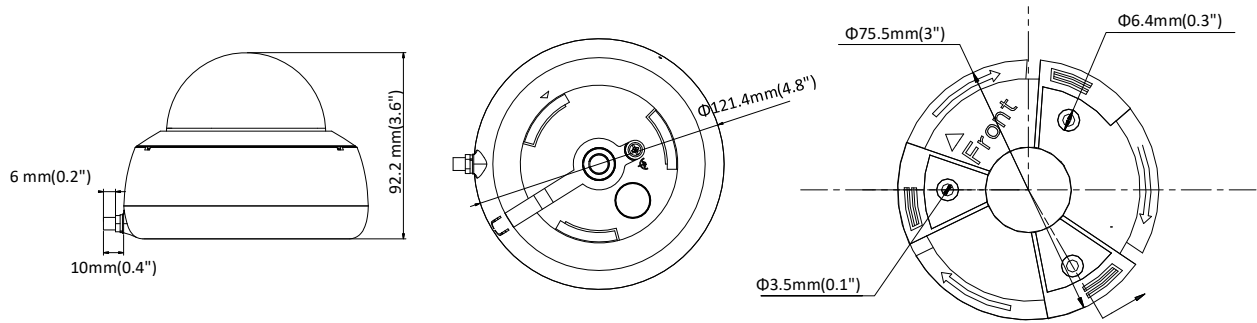

- Up to 4-ch network camera inputs (up to 4 MP)
- 2-ch@1080p/1-ch@4 MP decoding capability
- Dual external antenna design for Wi-Fi
- HDMI/VGA output with up to 1920 × 1080 resolution
- Hik-Connect for easy network management

Camera Dimension

NVR Dimension

Unit: mm

Physical Interface

No.	Description	No.	Description
1	Wi-Fi Antenna	6	LAN
2	Power Supply	7	Wi-Fi Antenna
3	Audio Out	8	USB
4	VGA Interface	9	Ground
5	HDMI Interface		