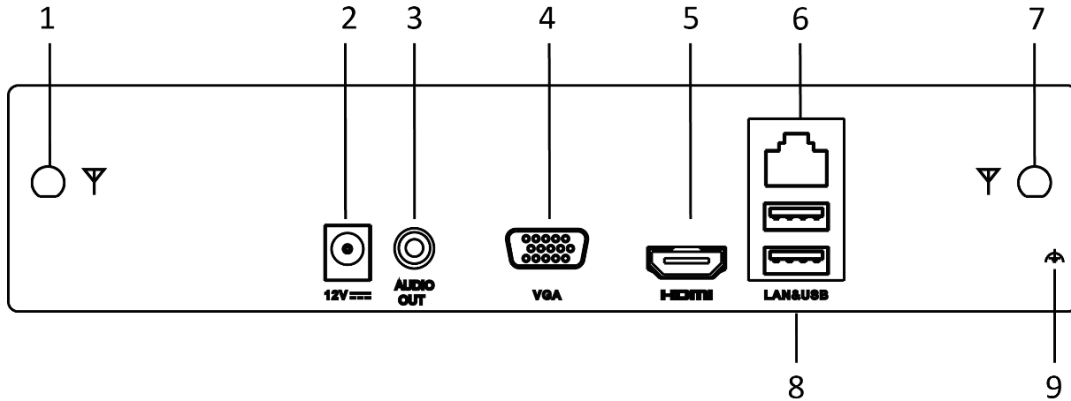

Camera Dimension

NVR Dimension

Unit: mm

Physical Interface

No.	Description	No.	Description
1	Wi-Fi Antenna	6	LAN
2	Power Supply	7	Wi-Fi Antenna
3	Audio Out	8	USB
4	VGA Interface	9	Ground
5	HDMI Interface		