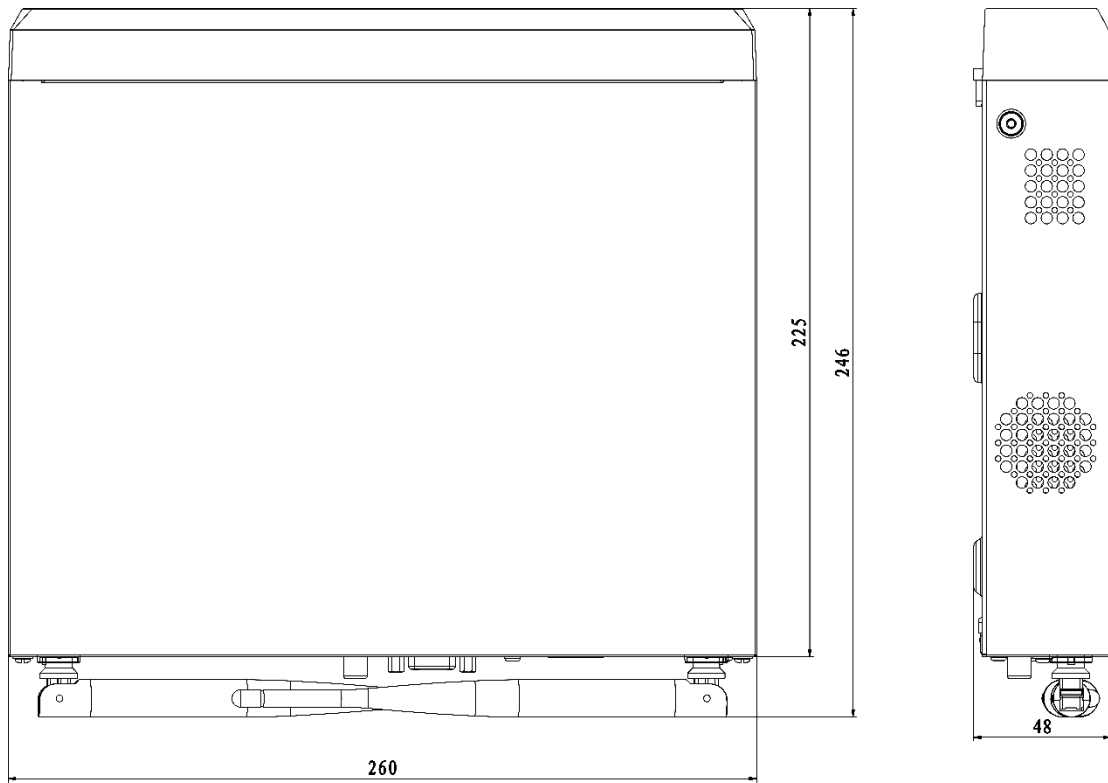

Camera Dimension

NVR Dimension

Unit: mm

Physical Interface

No.	Description	No.	Description
1	Wi-Fi Antenna	6	LAN
2	Power Supply	7	Wi-Fi Antenna
3	Audio Out	8	USB
4	VGA Interface	9	Ground
5	HDMI Interface		