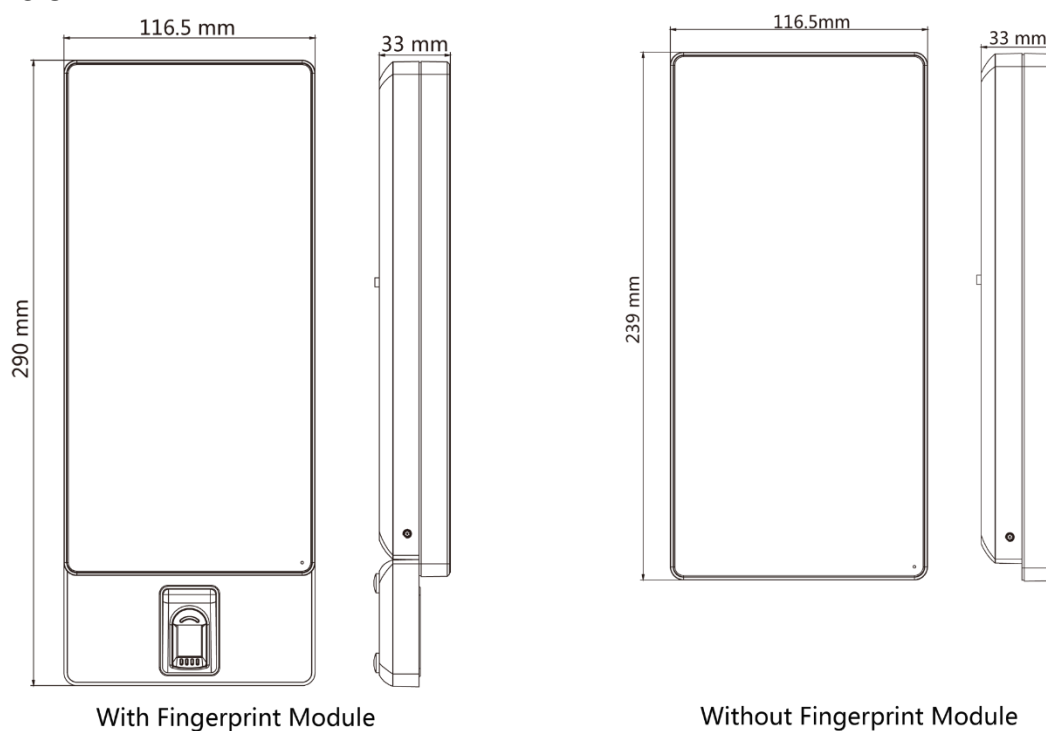

Time synchronization	Support
General	
Power supply method	2-pin connector
Power supply	12 VDC/2 A
Working temperature	-30 °C to 60 °C (-22 °F to 140 °F)
Working humidity	10 to 90% (No condensing)
Dimensions	290 mm × 116.5 mm × 33 mm (11.4" × 4.6" × 1.3")
Protective level	IP65
Installation	Surface
Language	English, Spanish (South America), Arabic, Thai, Indonesian, Russian, Vietnamese, Portuguese (Brazil)
Platform	Hik-ProConnect and HikCentral Professional

▪ **Available Model**

DS-K1T671MF

▪ **Dimension**