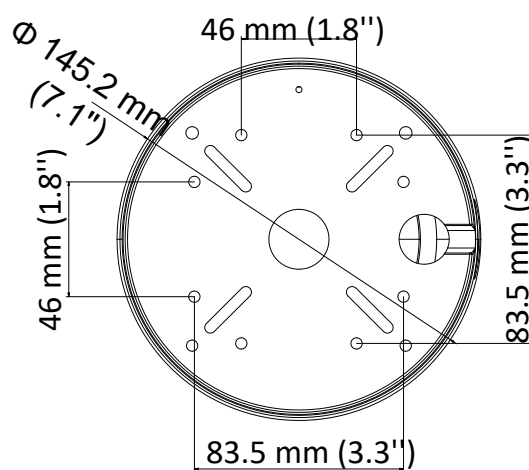

Order Model

DS-2CE56H0T-VPIT3ZE

Dimension