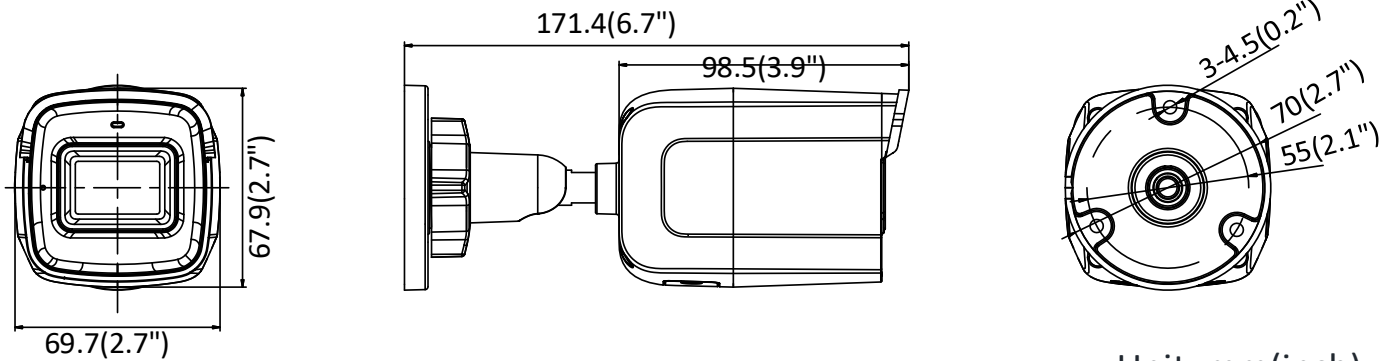

Network	
Alarm Trigger	Motion detection, video tampering, network disconnected, IP address conflict, illegal login, HDD error, HDD full
Network Storage	Support built-in microSD/SDHC/SDXC card (128G), local storage and NAS (NFS,SMB/CIFS), ANR
Protocols	TCP/IP, ICMP, HTTP, HTTPS, FTP, DHCP, DNS, DDNS, RTP, RTSP, RTCP, PPPoE, NTP, UPnP, SMTP, SNMP, IGMP, QoS, IPv6, UDP, Bonjour
General Function	One-key reset, heartbeat, mirror, password protection, privacy mask, watermark, IP address filter
Firmware Version	V5.5.60
API	ONVIF(PROFILES,PROFILE G), ISAPI
Simultaneous Live View	Up to 6 channels
User/Host	Up to 32 users 3 levels: Administrator, Operator and User
Client	iVMS-4200, Hik-Connect, iVMS-5200, iVMS-4500
Web Browser	IE8+, Chrome 31.0-44, Firefox 30.0-51, Safari 8.0+
Interface	
Communication Interface	1 RJ45 10M/100M self-adaptive Ethernet port
On-board Storage	Built-in microSD/SDHC/SDXC slot, up to 128 GB
Audio I/O	1 Built-in mic, mono sound
Video Out	No
Alarm I/O	No
Reset Button	Yes
Wi-Fi	
Wireless Standards	IEEE802.11b, 802.11g, 802.11n
Frequency Range	2.412 GHz - 2.472 GHz
Channel Bandwidth	20/40MHz
Protocols	802.11b: CCK, QPSK, BPSK, 802.11g/n: OFDM
Security	64/128-bit WEP, WPA/WPA2, WPA-PSK/WPA2-PSK, WPS
Transfer Rates	11b/g: 54Mbps, 11n: up to 150Mbps
Wireless Range	Up to 50 m (The performance varies based on actual environment)
Power Consumption	<20dBm
General	
Operating Conditions	-30 °C to +60 °C (-22 °F to +140 °F), Humidity 95% or less (non-condensing)
Power Supply	12 VDC ± 25%, Φ 5.5 mm coaxial plug power
Power Consumption and Current	12 VDC, 0.5 A, Max: 6W
Protection Level	IP66
Material	Front cover: plastic, camera body: metal
Dimensions	Camera: 69.7 mm × 67.9 mm × 171.4 mm (2.7" × 2.7" × 6.7") With package: 216 mm × 121 mm × 118 mm (8.5" × 4.8" × 4.6")
Weight	Camera: 372g (0.8lb) With package: 659g(1.5lb)

Available Model:

DS-2CD2051G1-IDW1(2.8/4 mm)

Dimensions

Unit: mm(inch)

Accessory

DS-1280ZI-S
Junction Box

Distributed by

HIKVISION