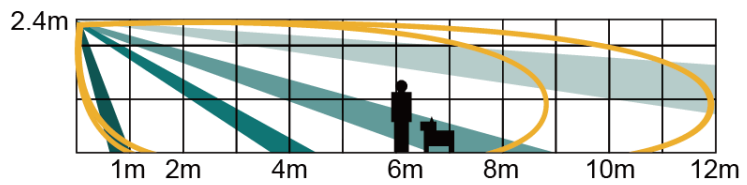

▪ **Dimension**

▪ **Installation**

▪ **Ceiling Bracket Fitting**

▪ Wall Bracket Fitting

▪ Detection Range

Detection Range
 85.9°
 52 zones
 4 planes

Microwave Range Control ———

Max: 11 to 12 m