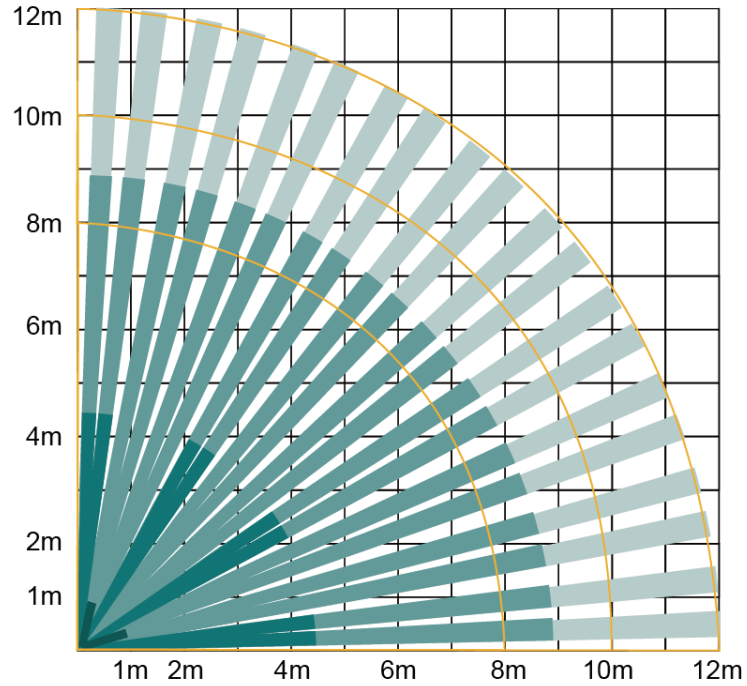

▪ **Dimension**

▪ **Installation**

▪ **Ceiling Bracket Fitting**

▪ Wall Bracket Fitting

▪ Detection Range

Detection Range
 85.9°
 52 zones
 4 planes

Microwave Range Control ———

Max: 11 to 12 m