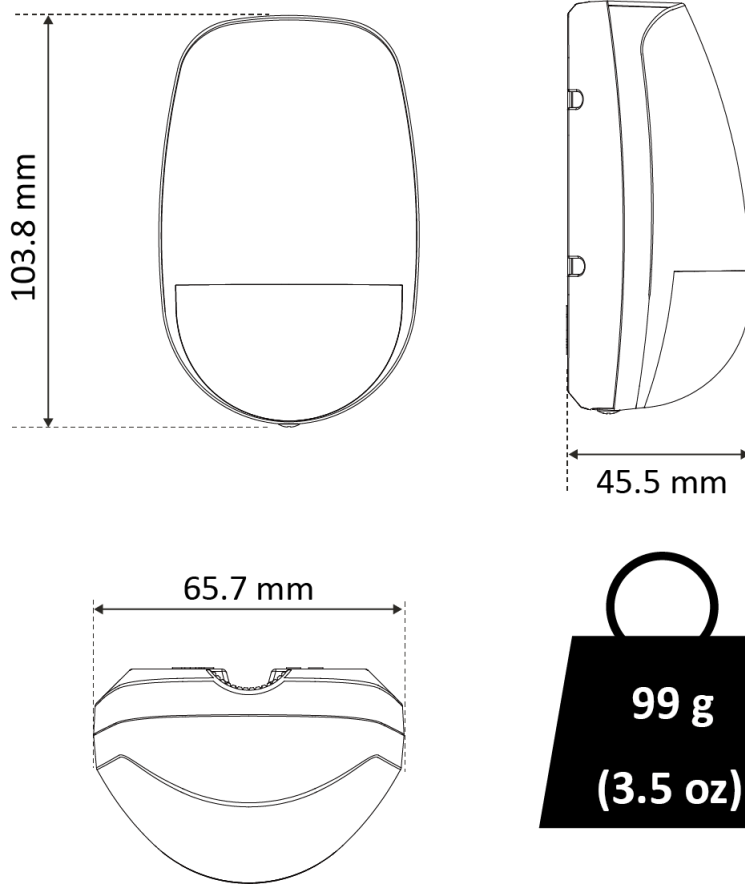

▪ Approval

EN Grade 2
CE
FCC
CB
CCC
IC
RCM

▪ Specification

Detection Performance	
Detection Method	Passive Infrared,Microwave
Detection Range	12m
Detection Angle	85.9°
Detection Zones	52
Detectable Speed	0.3 ~ 2m/s
Sensitivity	Auto,Pet
Pet Immunity	30Kg
White Light Filter	6500lux
Microwave Frequency	24GHz(24.15 ~ 24.25GHz)
Digital Temperature Compensation	Support
Creep Zone Protection	Support
Feature	
Digital Processing	Support
Sealed Optics	Support
Tamper Protection	Front
Interface	
Alarm Output	Normally Closed
LED Indicator	Green(PIR), Orange(Microwave), Blue(Alarm)
Transmission	
Transmission Method	Wired
Electrical Characteristics	
Power Supply	9 to 16 VDC
Typical Voltage	12 VDC
Power Consumption	17mA Max
General	
Operation Temperature	-10 °C to 55 °C (14 °F to 131 °F)
Storage Temperature	-20 °C to 60 °C (-4 °F to 140 °F)
Operation Humidity	10% to 90%
Dimension(WxHxD)	65.7 mm (2.59 ") × 103.8 mm (4.09 ") × 45.5 mm (1.79 ")
Weight	99g (3.5 oz)
Mounting Height	1.8 m to 2.4 m
Mounting Method	Wall
Application Scenario	Indoor
Bracket	Optional wall & ceiling accessory

▪ **Dimension**

▪ **Installation**

▪ **Ceiling Bracket Fitting**

▪ Wall Bracket Fitting

▪ Detection Range

Detection Range
 85.9°
 52 zones
 4 planes

Microwave Range Control ———

Max: 11 to 12 m