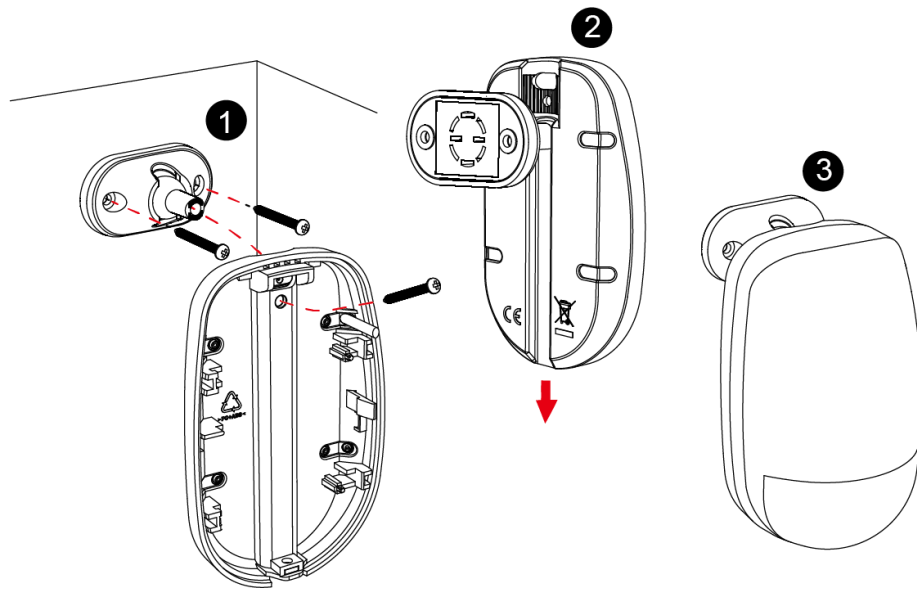

▪ Approval

EN Grade 2
CE
FCC
CB
CCC
IC
RCM

▪ Specification

Detection Performance	
Detection Method	Passive Infrared,Microwave
Detection Range	12m
Detection Angle	85.9°
Detection Zones	52
Detectable Speed	0.3 ~ 2m/s
Sensitivity	Auto,Pet
Pet Immunity	30Kg
White Light Filter	6500lux
Microwave Frequency	24GHz(24.15 ~ 24.25GHz)
Digital Temperature Compensation	Support
Creep Zone Protection	Support
Feature	
Digital Processing	Support
Sealed Optics	Support
Tamper Protection	Front
Interface	
Alarm Output	Normally Closed
LED Indicator	Green(PIR), Orange(Microwave), Blue(Alarm)
Transmission	
Transmission Method	Wired
Electrical Characteristics	
Power Supply	9 to 16 VDC
Typical Voltage	12 VDC
Power Consumption	17mA Max
General	
Operation Temperature	-10 °C to 55 °C (14 °F to 131 °F)
Storage Temperature	-20 °C to 60 °C (-4 °F to 140 °F)
Operation Humidity	10% to 90%
Dimension(WxHxD)	65.7 mm (2.59 ") × 103.8 mm (4.09 ") × 45.5 mm (1.79 ")
Weight	99g (3.5 oz)
Mounting Height	1.8 m to 2.4 m
Mounting Method	Wall
Application Scenario	Indoor
Bracket	Optional wall & ceiling accessory

▪ **Dimension**

▪ **Installation**

▪ **Ceiling Bracket Fitting**

▪ Wall Bracket Fitting

▪ Detection Range

Detection Range
 85.9°
 52 zones
 4 planes

Microwave Range Control ———

Max: 11 to 12 m

Medium: 2 to 11 m

Min: 0 to 2 m

- Accessory
- Optional

DS-PDB-IN-Wallbracket Internal ceiling mounted bracket	DS-PDB-IN-Ceilin gbracket Internal wall mounted bracket	DS-PDB-IN-Unive rsalbracket Internal universal bracket
		