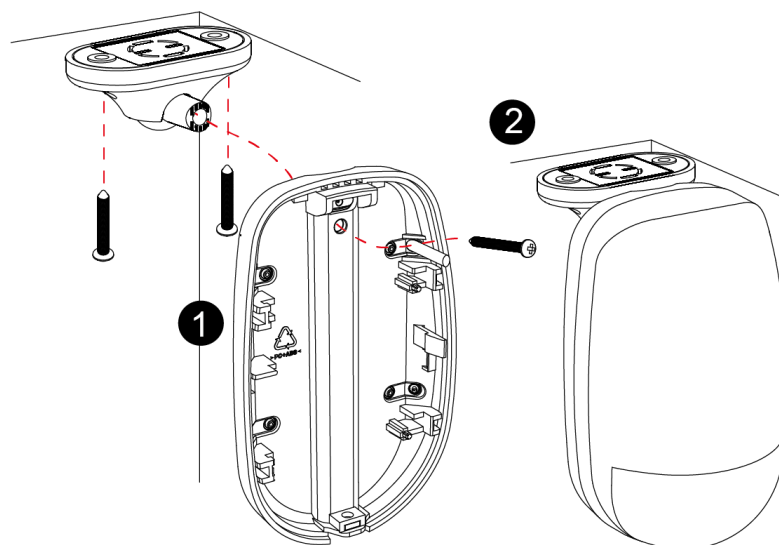

- Detection Range: 12m / 85.9°
- Up to 30kg pey immunity
- Automatic sensitivity
- Digital temperature compensation
- 52 zones of 3D optics including creep-zone protection, full coverage without dead angle
- selectable EOL resistors for alarm and tamper-proof wiring
- Sealed optics preventing insect interference
- 24Ghz microwave
- 9 to 16 V wide voltage adaptation with polarity reverse connection protection
- Wall/Ceiling-mounting brackets available (sold separately)
- IFT technology prevents false alarms

▪ Approval

EN Grade 2
CE
FCC
CB
CCC
IC
RCM

▪ Specification

Detection Performance	
Detection Method	Passive Infrared,Microwave
Detection Range	12m
Detection Angle	85.9°
Detection Zones	52
Detectable Speed	0.3 ~ 2m/s
Sensitivity	Auto,Pet
Pet Immunity	30Kg
White Light Filter	6500lux
Microwave Frequency	24GHz(24.15 ~ 24.25GHz)
Digital Temperature Compensation	Support
Creep Zone Protection	Support
Feature	
Digital Processing	Support
Sealed Optics	Support
Tamper Protection	Front
Interface	
Alarm Output	Normally Closed
LED Indicator	Green(PIR), Orange(Microwave), Blue(Alarm)
Transmission	
Transmission Method	Wired
Electrical Characteristics	
Power Supply	9 to 16 VDC
Typical Voltage	12 VDC
Power Consumption	17mA Max
General	
Operation Temperature	-10 °C to 55 °C (14 °F to 131 °F)
Storage Temperature	-20 °C to 60 °C (-4 °F to 140 °F)
Operation Humidity	10% to 90%
Dimension(WxHxD)	65.7 mm (2.59 ") × 103.8 mm (4.09 ") × 45.5 mm (1.79 ")
Weight	99g (3.5 oz)
Mounting Height	1.8 m to 2.4 m
Mounting Method	Wall
Application Scenario	Indoor
Bracket	Optional wall & ceiling accessory

▪ **Dimension**

▪ **Installation**

▪ **Ceiling Bracket Fitting**

▪ Wall Bracket Fitting

▪ Detection Range

Detection Range
 85.9°
 52 zones
 4 planes

Microwave Range Control ———

Max: 11 to 12 m