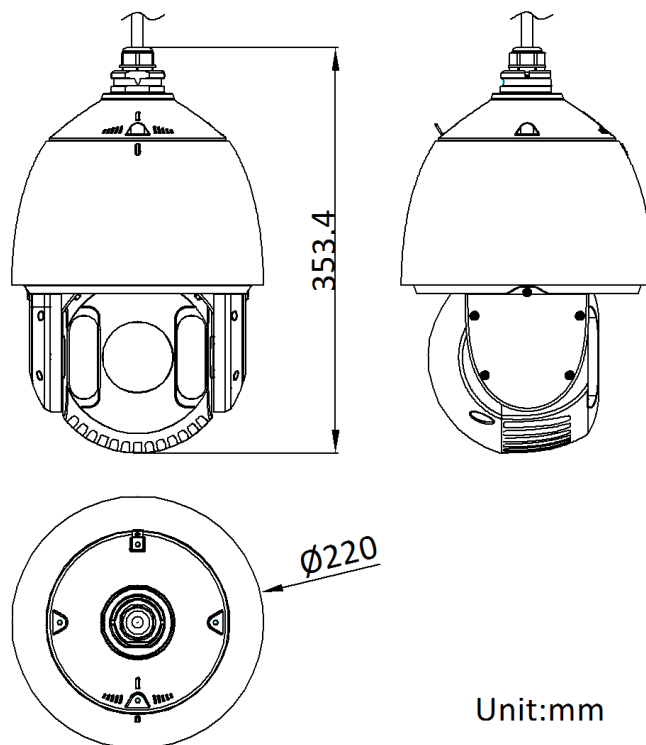

▪ Dimension

▪ Accessory

▪ Optional

DS-1005KI	DS-1602ZJ	DS-1604ZJ-pole	DS-1604ZJ	DS-1604ZJ-box
DS-1660ZJ	DS-1663ZJ	DS-1100KI(B)	DS-1604ZJ-BOX-CORNER	DS-1681ZJ