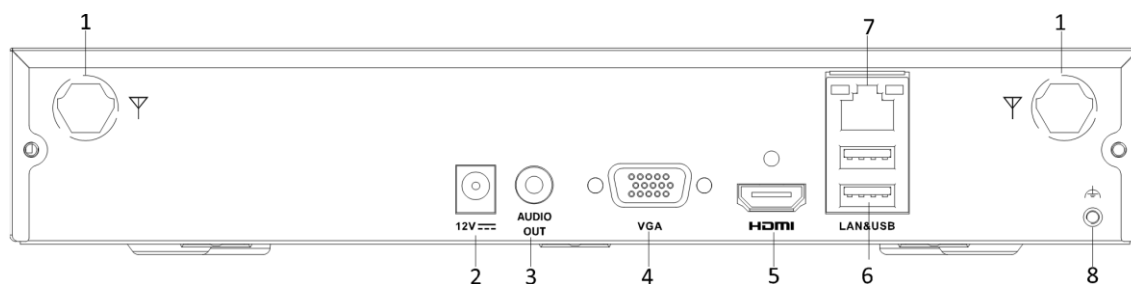

Weight (without hard disk)	≤ 1.6 kg (3.5 lb.)
Kit	
Accessories	Power cable: 4 × IPC power cables, 1 × NVR power cable Ethernet cable: RJ45, Cat5e UTP, 1 m. Connects NVR and Switch HDMI cable: 1 × HDMI cable, 2 m, black
Hard Drive	1T: Pre-installed 1 TB HDD
Certification	FCC, CE
Weight (with package)	≤ 7 kg (15.4 lb.)

▪ Available Model

NK44W0H-1T(WD)(D)

▪ Physical Interface

No.	Description	No.	Description
1	Antenna Interface	5	HDMI Interface
2	Power Supply	6	USB Interface
3	Audio Interface	7	LAN Network Interface
4	VGA Interface	8	Ground