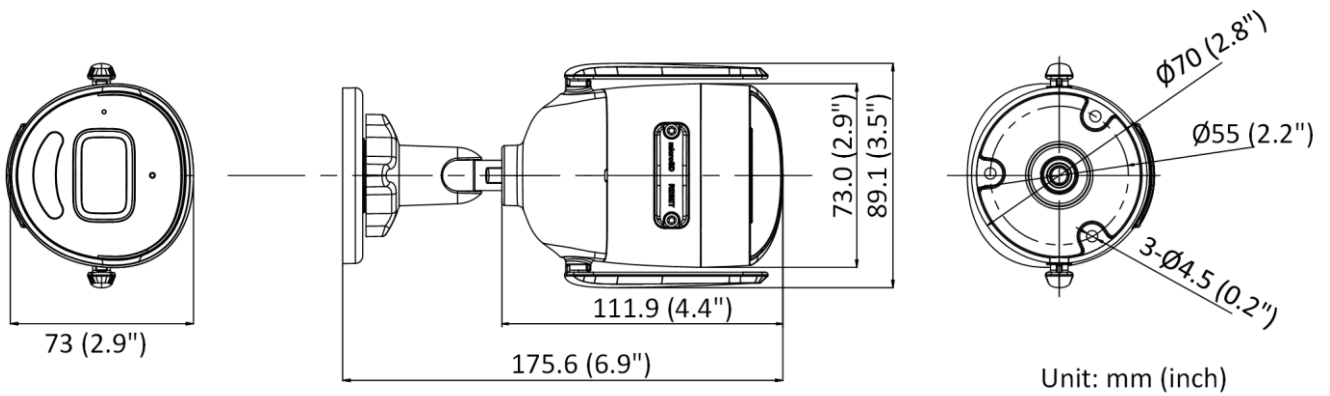

Working Temperature	-30 °C to 60 °C (-22 °F to 140 °F)
Working Humidity	95% or less (non-condensing)
Dimension (W × D × H)	175.6 × 73.0 × 89.1 mm (6.9" × 2.9" × 3.5")
Weight	330 g (0.7 lb.)
<b>Camera</b>	
Camera Case Type	Bullet
Image Sensor	1/3" Progressive Scan CMOS
Min. Illumination	Color: 0.018 Lux @ (F1.6, AGC ON), 0 Lux with IR
Shutter Speed	1/3 s to 1/100,000 s
Day & Night	IR cut filter
WDR	DWDR
Angle Adjustment	Pan: 0° to 360°, tilt: 0° to 90°, rotate: 0° to 360°
Protection Level	IP66
Material	Front cover: plastic, camera body: metal
Wi-Fi Support	Yes
<b>NVR</b>	
IP Video Input	4-ch
Incoming/Outgoing Bandwidth	50 Mbps/40 Mbps
HDMI/VGA Output	1-ch, resolution: 1920 × 1080/60Hz, 1280 × 1024/60Hz, 1280 × 720/60Hz, 1024 × 768/60Hz HDMI/VGA simultaneous output
Audio Output	1-ch, RCA (linear, 1 KΩ)
<b>NVR</b>	
Video Resolution	4 MP/3 MP/1080p/1.3 MP/720p
Synchronous Playback	4-ch
Capability	4-ch@4 MP (12 fps)/4-ch@1080p (25 fps)
<b>NVR</b>	
Network Interface	1, RJ45 10/100M Ethernet interface
Network Protocol	IPv6, UPnP™, NTP, SADP, DHCP
Remote Connection	16
<b>NVR</b>	
Frequency Band	2.4 GHz
Antenna Structure	2 × 2MIMO
Transmission Speed	144 Mbps
Transmission Standard	IEEE 802.11b/g/n
<b>NVR</b>	
SATA	1
Capacity	Up to 6 TB capacity for each disk
USB Interface	Rear panel: 2 × USB 2.0
<b>NVR</b>	
Power Supply	12 VDC
Consumption (without HDD and PoE off)	≤ 12 W
Working Temperature	-10 °C to 55 °C (14 °F to 131 °F)
Working Humidity	10% to 90%
Dimension (W × D × H)	265 × 225 × 48 mm (10.4" × 8.9" × 1.9")

## ▪ Physical Interface

No.	Description	No.	Description
1	Antenna Interface	5	HDMI Interface
2	Power Supply	6	USB Interface
3	Audio Interface	7	LAN Network Interface
4	VGA Interface	8	Ground

Dimension

Unit: mm (inch)