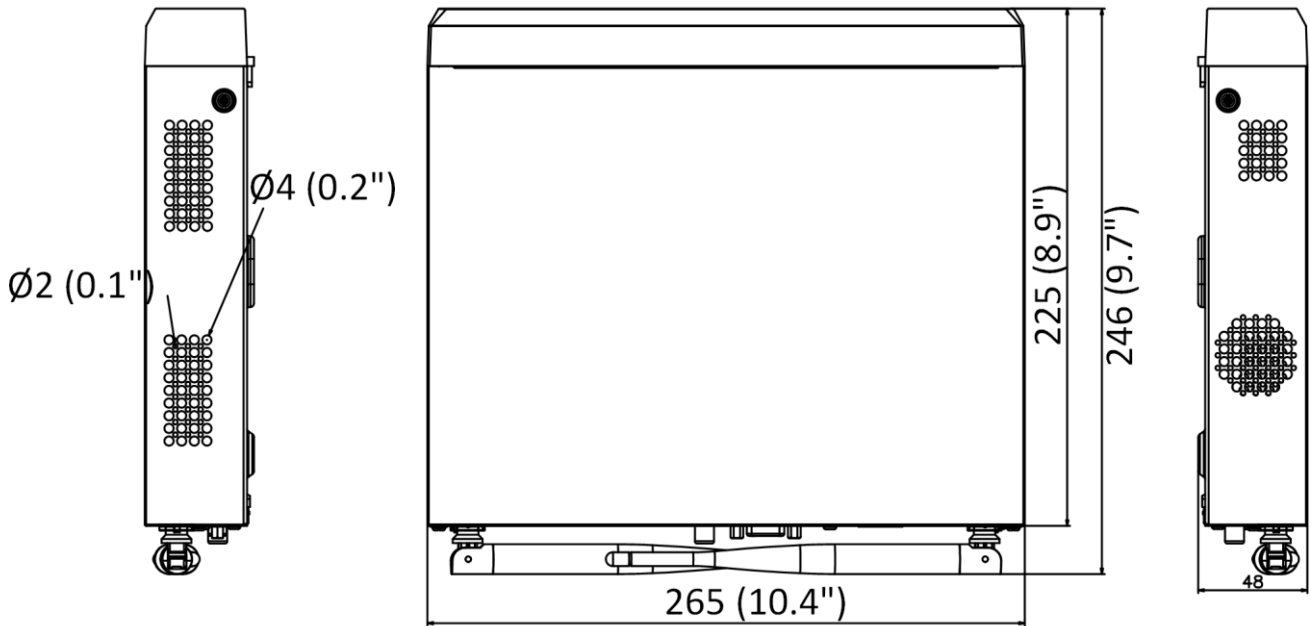

Working Temperature	-30 °C to 60 °C (-22 °F to 140 °F)
Working Humidity	95% or less (non-condensing)
Dimension (W × D × H)	175.6 × 73.0 × 89.1 mm (6.9" × 2.9" × 3.5")
Weight	330 g (0.7 lb.)
<b>Camera</b>	
Camera Case Type	Bullet
Image Sensor	1/3" Progressive Scan CMOS
Min. Illumination	Color: 0.018 Lux @ (F1.6, AGC ON), 0 Lux with IR
Shutter Speed	1/3 s to 1/100,000 s
Day & Night	IR cut filter
WDR	DWDR
Angle Adjustment	Pan: 0° to 360°, tilt: 0° to 90°, rotate: 0° to 360°
Protection Level	IP66
Material	Front cover: plastic, camera body: metal
Wi-Fi Support	Yes
<b>NVR</b>	
IP Video Input	4-ch
Incoming/Outgoing Bandwidth	50 Mbps/40 Mbps
HDMI/VGA Output	1-ch, resolution: 1920 × 1080/60Hz, 1280 × 1024/60Hz, 1280 × 720/60Hz, 1024 × 768/60Hz HDMI/VGA simultaneous output
Audio Output	1-ch, RCA (linear, 1 KΩ)
<b>NVR</b>	
Video Resolution	4 MP/3 MP/1080p/1.3 MP/720p
Synchronous Playback	4-ch
Capability	4-ch@4 MP (12 fps)/4-ch@1080p (25 fps)
<b>NVR</b>	
Network Interface	1, RJ45 10/100M Ethernet interface
Network Protocol	IPv6, UPnP™, NTP, SADP, DHCP
Remote Connection	16
<b>NVR</b>	
Frequency Band	2.4 GHz
Antenna Structure	2 × 2MIMO
Transmission Speed	144 Mbps
Transmission Standard	IEEE 802.11b/g/n
<b>NVR</b>	
SATA	1
Capacity	Up to 6 TB capacity for each disk
USB Interface	Rear panel: 2 × USB 2.0
<b>NVR</b>	
Power Supply	12 VDC
Consumption (without HDD and PoE off)	≤ 12 W
Working Temperature	-10 °C to 55 °C (14 °F to 131 °F)
Working Humidity	10% to 90%
Dimension (W × D × H)	265 × 225 × 48 mm (10.4" × 8.9" × 1.9")

## ▪ Physical Interface

No.	Description	No.	Description
1	Antenna Interface	5	HDMI Interface
2	Power Supply	6	USB Interface
3	Audio Interface	7	LAN Network Interface
4	VGA Interface	8	Ground

Dimension

Unit: mm (inch)

Unit: mm (inch)

- Accessory
- Optional