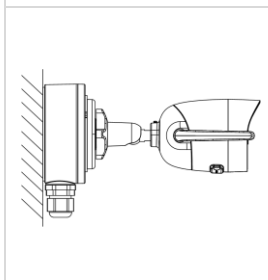

- Accessory
- Optional

DS-1280ZJ-XS Junction Box