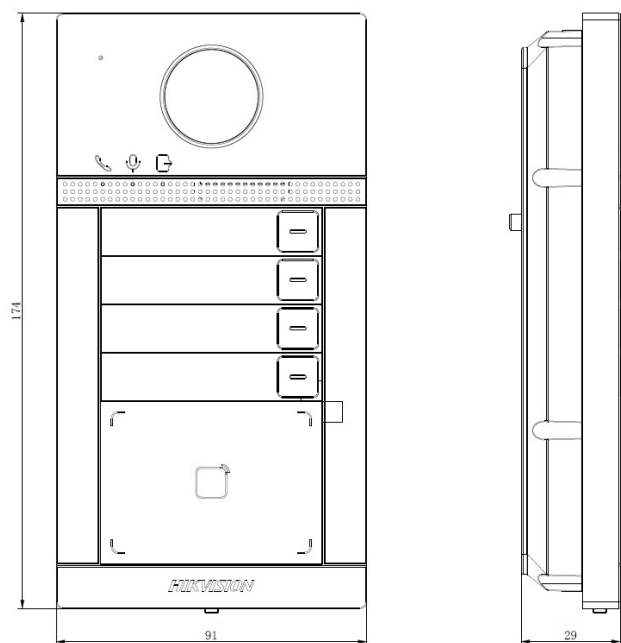

Received frequency	2.4 to 2.4835GHz
Transmitted frequency	2.4 to 2.4835 GHz
Bandwidth	20/40 MHz
Frequency power	802.11b:15 dBm +/- 1.5 dBm 802.11g:15 dBm +/- 1.5 dBm 802.11n(ht20):14 dBm +/- 1.5 dBm 802.11n(ht40):12 dBm +/- 1.5 dBm

Authentication	
Card reading frequency	13.56 MHz

Device interfaces	
Alarm input	4
Network interface	1
TAMPER	1
Exit button	2 Max.
RS-485	1
USB	0
Wiegand	0
TF card	1 (reserved)
Alarm output	0
Lock control	2
Door contact input	2
Power interface	1

General	
Button	4
Installation	Flush mounting
Indicator	3
Weight	380 g
Protective level	IP65, IK08
Working temperature	-40°C to 53°C (-40°F to 127.4°F)
Working humidity	10% to 95%
Dimensions	174 mm × 91 mm × 29 mm
Battery	/
Application environment	Outdoor
Power consumption	< 10 W

Language	English, French, Portuguese, Portuguese (Brazil), Spanish, Russian, German, Italian, Polish, Arabic, Turkish, Vietnamese, Hungarian, Dutch, Romanian, Czech, Bulgarian, Ukrainian, Croatian, Serbian, Greek, Slovak

Available Model

DS-KV8413-WME1(C)/Flush

Dimension

Unit: mm