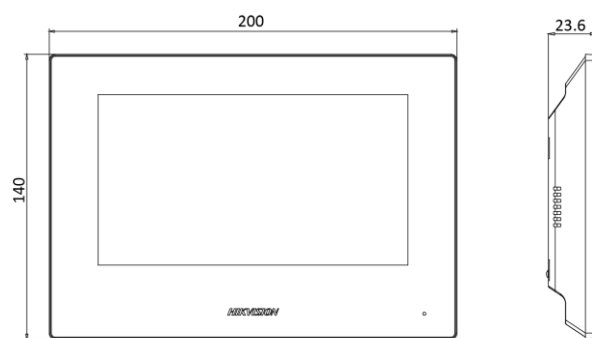

3G/4G standard	/
Zigbee	/
Device interfaces	
Alarm input	8
Network interface	1 RJ-45 10/100 Mbps self-adaptive
TAMPER	/
RS-485	/
USB	/
TF card	/
Alarm output	/
Power interface	1 (12 VDC power input)
General	
Button	/
Installation	Surface mounting, table mounting
Indicator	/
Protective level	/
Working temperature	-10 ° C to 50 ° C (14 ° F to 122 ° F)
Working humidity	10% to 90%
Dimensions	200 mm × 140 mm × 23.6 mm (7.87" × 5.51" × 0.93")
Battery	/
Power supply	IEEE802.3af, standard PoE 12 VDC
Application environment	Indoor
Power consumption	≤ 3 W
Weight	Without package: 325 g (0.7 lb), With package: 649g (1.43 lb)
Language	English, French, Portuguese (Brazil), Spanish, Russian, German, Italian, Polish, Turkish, Vietnamese, Arabic, Czech, Hungarian, Dutch, Romanian, Bulgarian, Ukrainian, Croatian, Serbian, Greek, Slovak

Unit: mm

Accessory

Optional

DS-KABH6320-T
Indoor Station Table Bracket