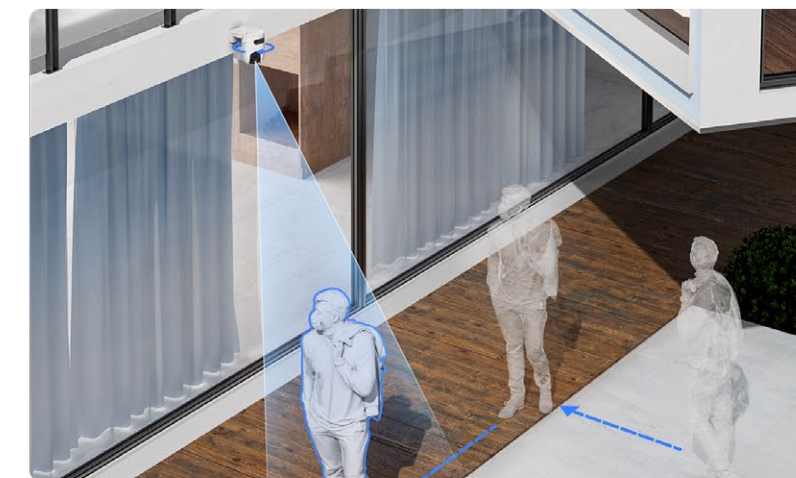

## Face two directions, but follow the same activity

Even if the two lenses are set on opposite viewing angles to secure two different areas, they can complete a single smart tracking task through teamwork. When a human is detected by the upper lens, the PT lens will automatically rotate to such angle to lock on the person and record the whole activity.

### Step 1

**The top lens** detects a moving person in its ultra-wide 130° view