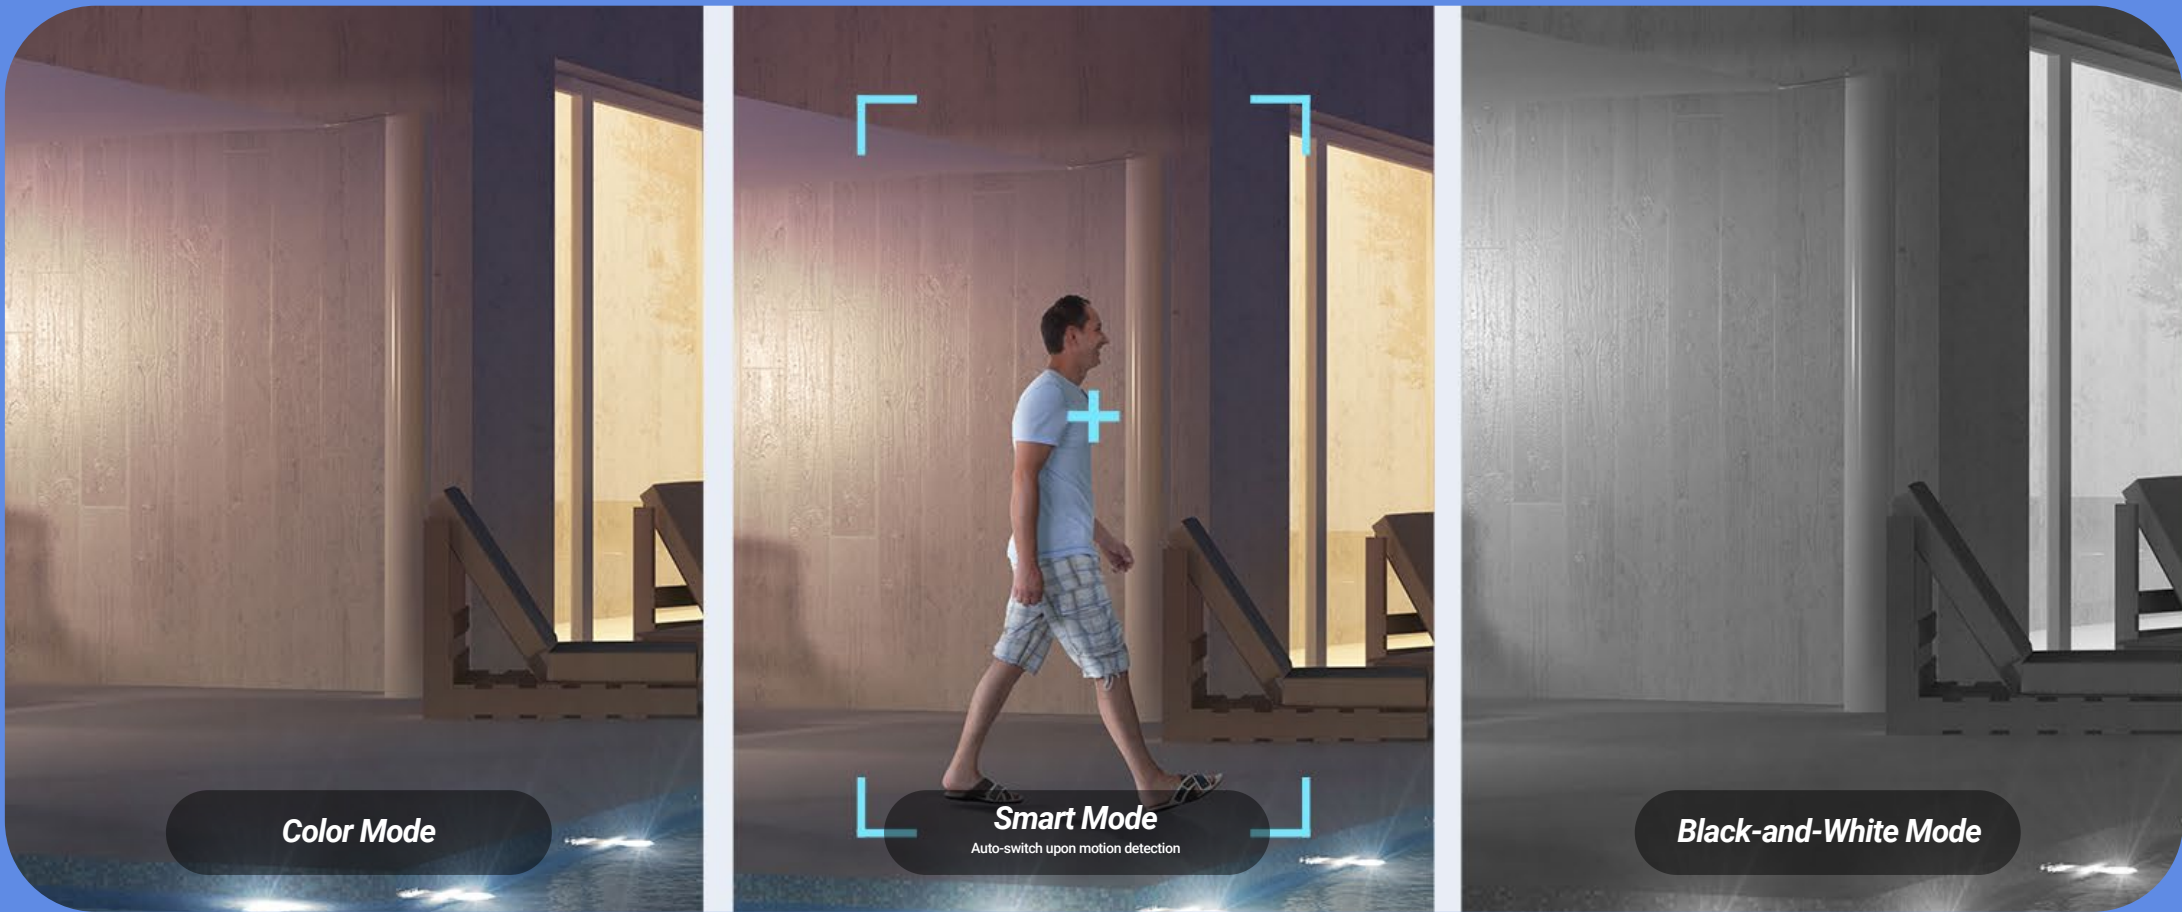

## Click to check, with both wide and close-up views

Understand the whole, big picture while paying attention to the important details, by using the EZVIZ App. You can tap the area of interest on the wide-angle viewing box, so a close-up view will be shown on the side at the same time.

## Or, let the H9c 3K patrol smartly, so you don't have to

On set time intervals, the lower lens can complete rotational check-ups to eliminate blind spots. You can customize patrol routes for tailored focuses, or simply ask it to complete a full-circle spin.

Designed to make protection last all night

*Impressive, far-reaching color night vision<sup>1</sup>, with 4 built-in spotlights*

*Three useful night vision modes will suit any need*