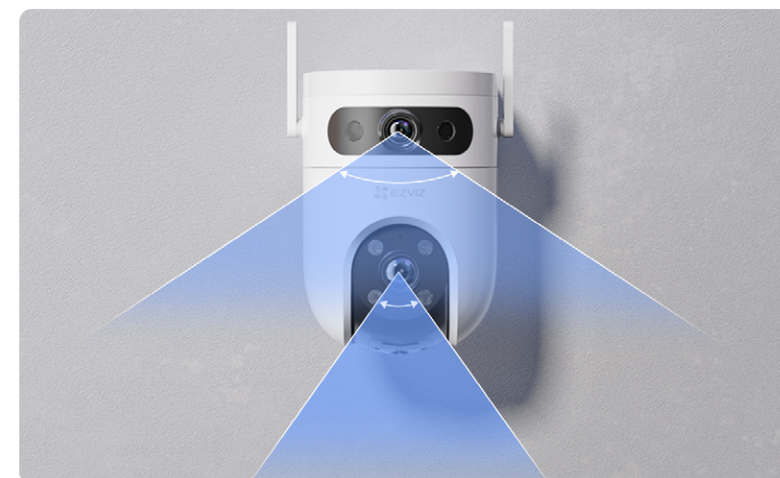

# Next-level detection, unparalleled protection

The H9c is equipped with dual-lens, co-enabled detection technology to safeguard even the most complex environments in a way that is tailored to your needs. You can use these advanced features at any time without committing to a subscription plan.

**AI-Powered Human/Vehicle Shape Detection**  
(Available on Both Lenses)

**PT Lens Auto-Tracking**  
(On Human Movements)

**Co-Detection for Interlinked Lens Auto-Actions**

**Customizable Detection Zones**

## Face two directions, but follow the same activity

Even if the two lenses are set on opposite viewing angles to secure two different areas, they can complete a single smart tracking task through teamwork. When a human is detected by the upper lens, the PT lens will automatically rotate to such angle to lock on the person and record the whole activity.

### Step 1

**The top lens** detects a moving person in its ultra-wide 130° view