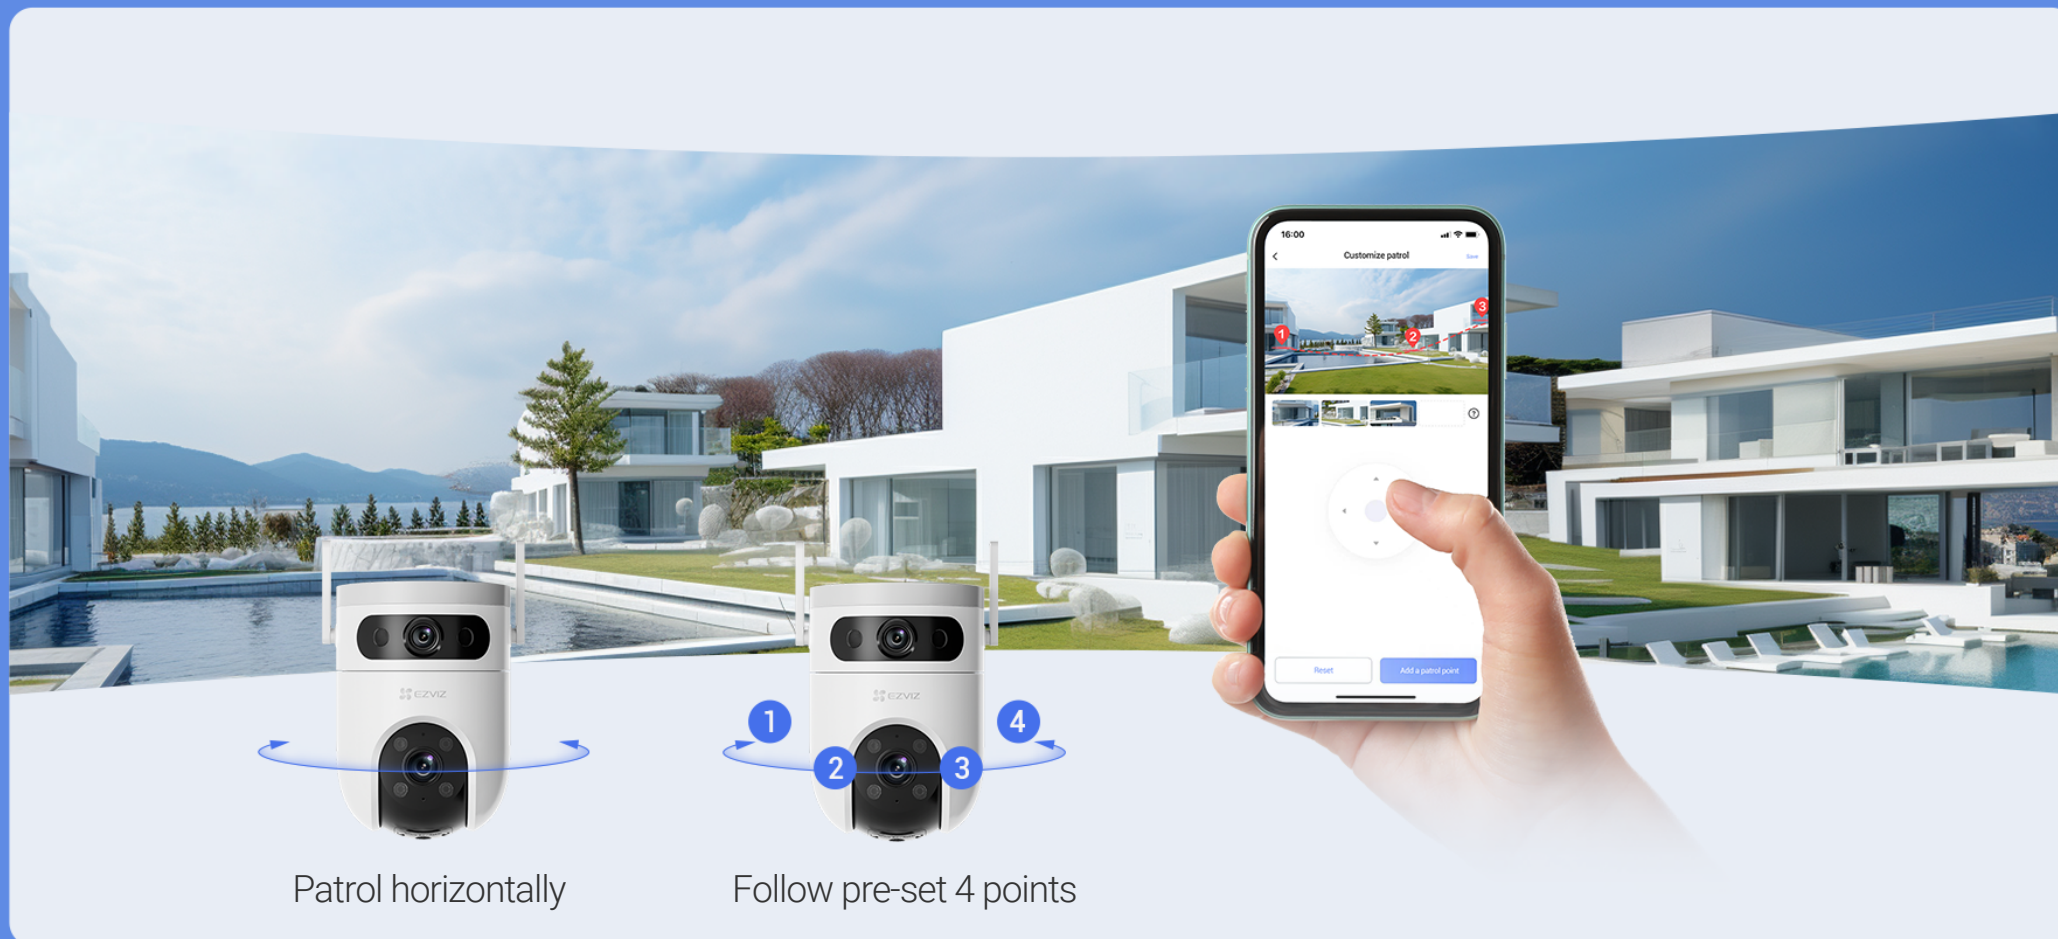

# See much more than you can imagine

A bigger space needs a wider view. That's where the H9c 3K comes in handy. It can pan and tilt to take in a 360-degree field-of-view, and render details in 3K resolution to capture crucial moments clearly.

F/2.8mm Wide-angle View

F/6mm Close-up View

F/6mm Digital Zoom

## Click to check, with both wide and close-up views

Understand the whole, big picture while paying attention to the important details, by using the EZVIZ App. You can tap the area of interest on the wide-angle viewing box, so a close-up view will be shown on the side at the same time.