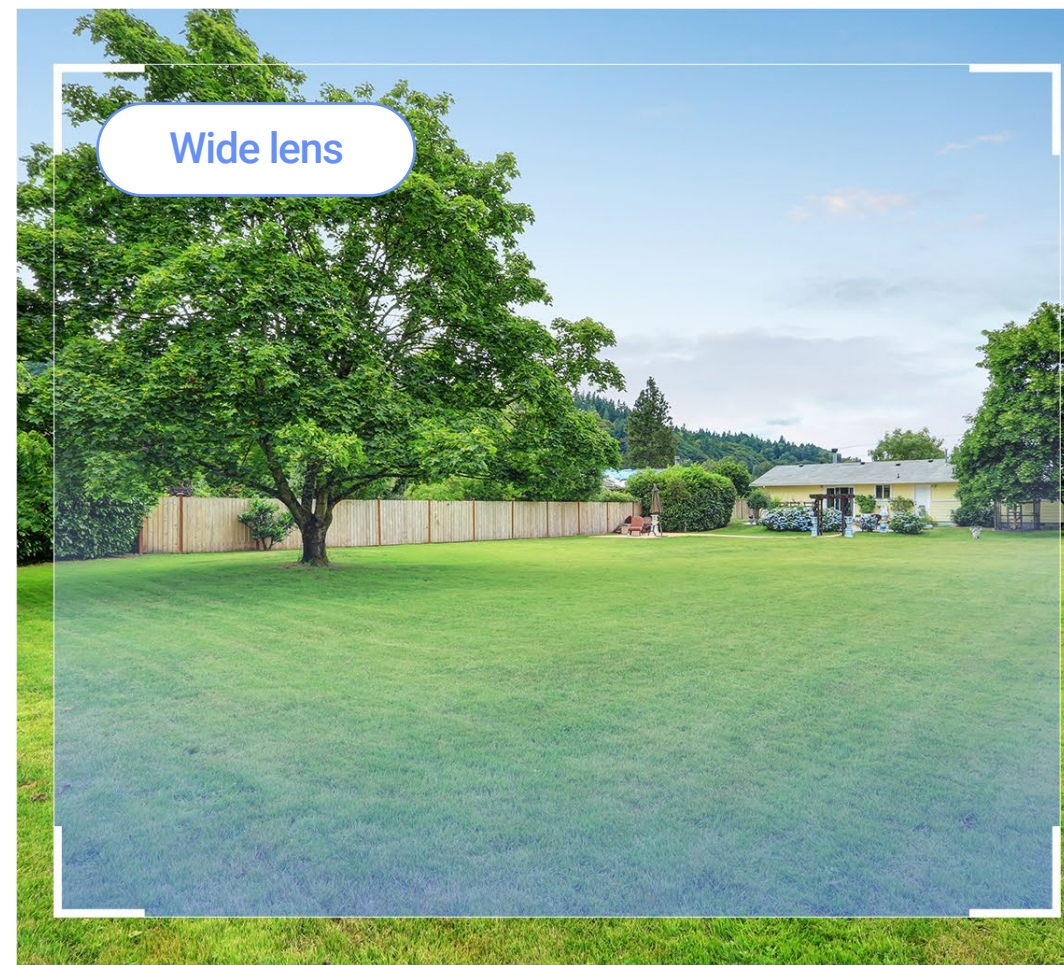

## 3K Wide-angle Lens

Manually-adjustable 240° Horizontal Rotation  
15° Tilting for Glare-free Viewing

## 3K Telephoto Lens

Motorized Pan & Tilt for 360° View

**See More**

Doubled views, clearer details