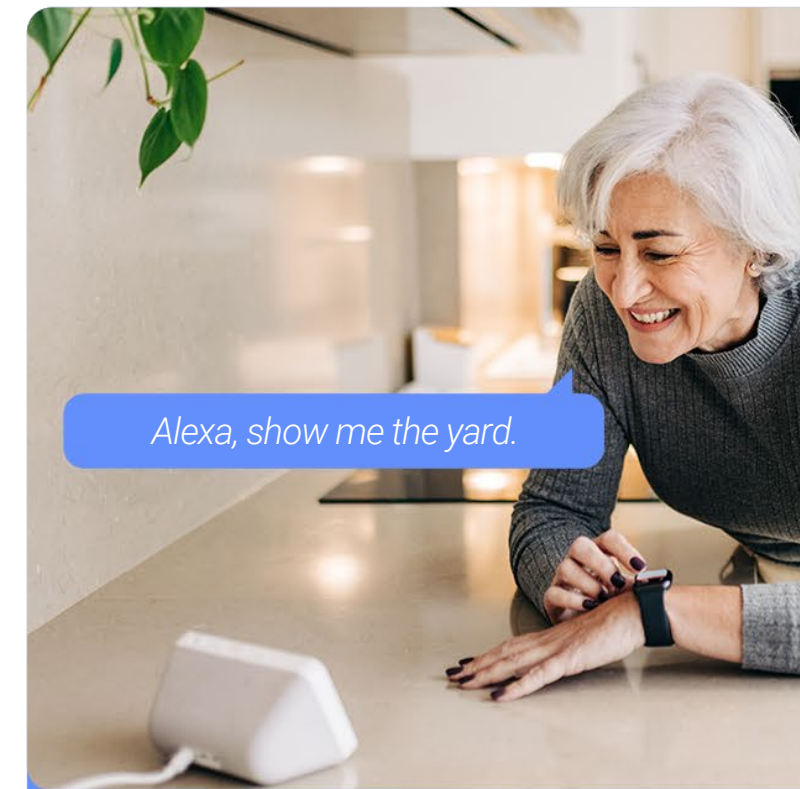

### High-quality audio to respond & warn

Easily respond to any visitor by simply using your phone to speak remotely. The camera can also auto-play a recorded voice message when a motion is detected.

### Active defense to deter & safeguard

Upon detection of intruders, the camera will set off a loud siren and flash dazzling spotlights<sup>2</sup> to let the invited strangers know they have been detected.

### Powerful antennas, stable connection

It boosts up to 220 m Wi-Fi coverage thanks to its high-performance dual antennas<sup>3</sup>. It also offers wired options for further convenience.

### Smart integration for hands-free control

The camera supports easy integration to your existing voice assistants. You can pull up the video feed by simply saying "Alexa" or "Hey Google".<sup>4</sup>