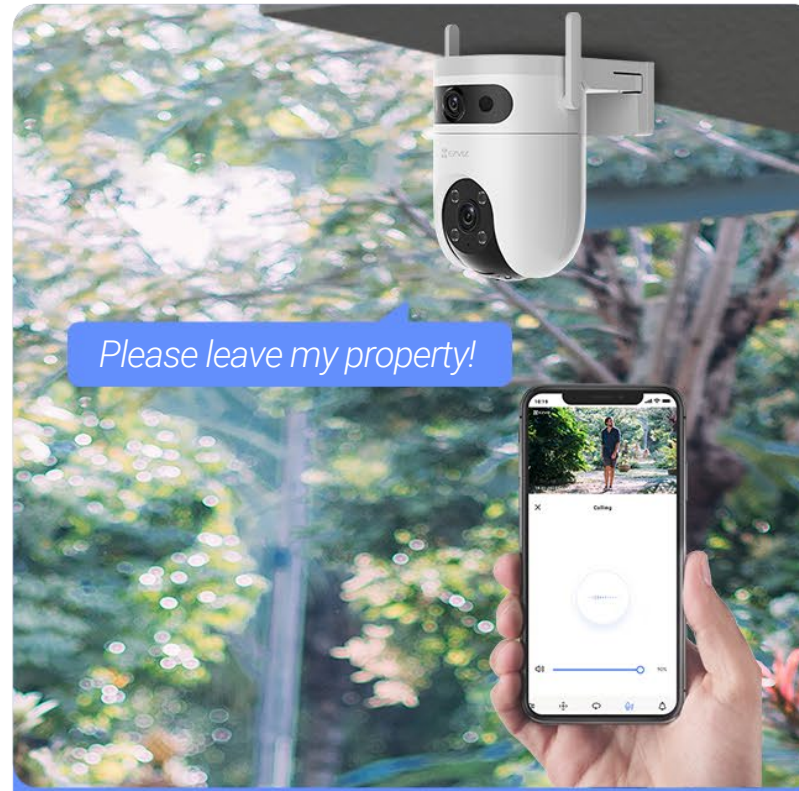

## Or, let the H9c 3K patrol smartly, so you don't have to

On set time intervals, the lower lens can complete rotational check-ups to eliminate blind spots. You can customize patrol routes for tailored focuses, or simply ask it to complete a full-circle spin.

Designed to make protection last all night

*Impressive, far-reaching color night vision<sup>1</sup>, with 4 built-in spotlights*

*Three useful night vision modes will suit any need*

### High-quality audio to respond & warn

Easily respond to any visitor by simply using your phone to speak remotely. The camera can also auto-play a recorded voice message when a motion is detected.