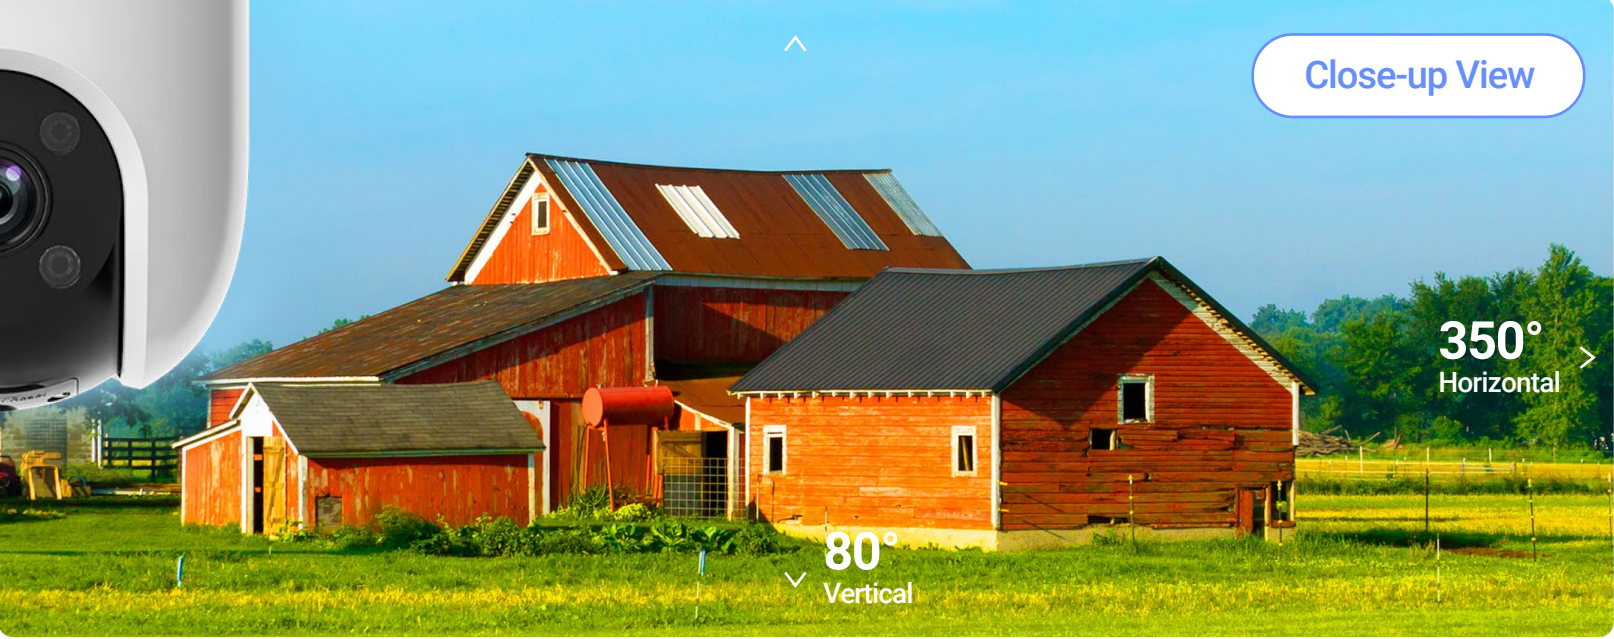

### Step 1

**The top lens** detects a moving person in its ultra-wide 130° view

### Step 2

**The bottom lens** rotates and follows the moving person

# See much more than you can imagine

A bigger space needs a wider view. That's where the H9c 3K comes in handy. It can pan and tilt to take in a 360-degree field-of-view, and render details in 3K resolution to capture crucial moments clearly.

## Click to check, with both wide and close-up views

Understand the whole, big picture while paying attention to the important details, by using the EZVIZ App. You can tap the area of interest on the wide-angle viewing box, so a close-up view will be shown on the side at the same time.