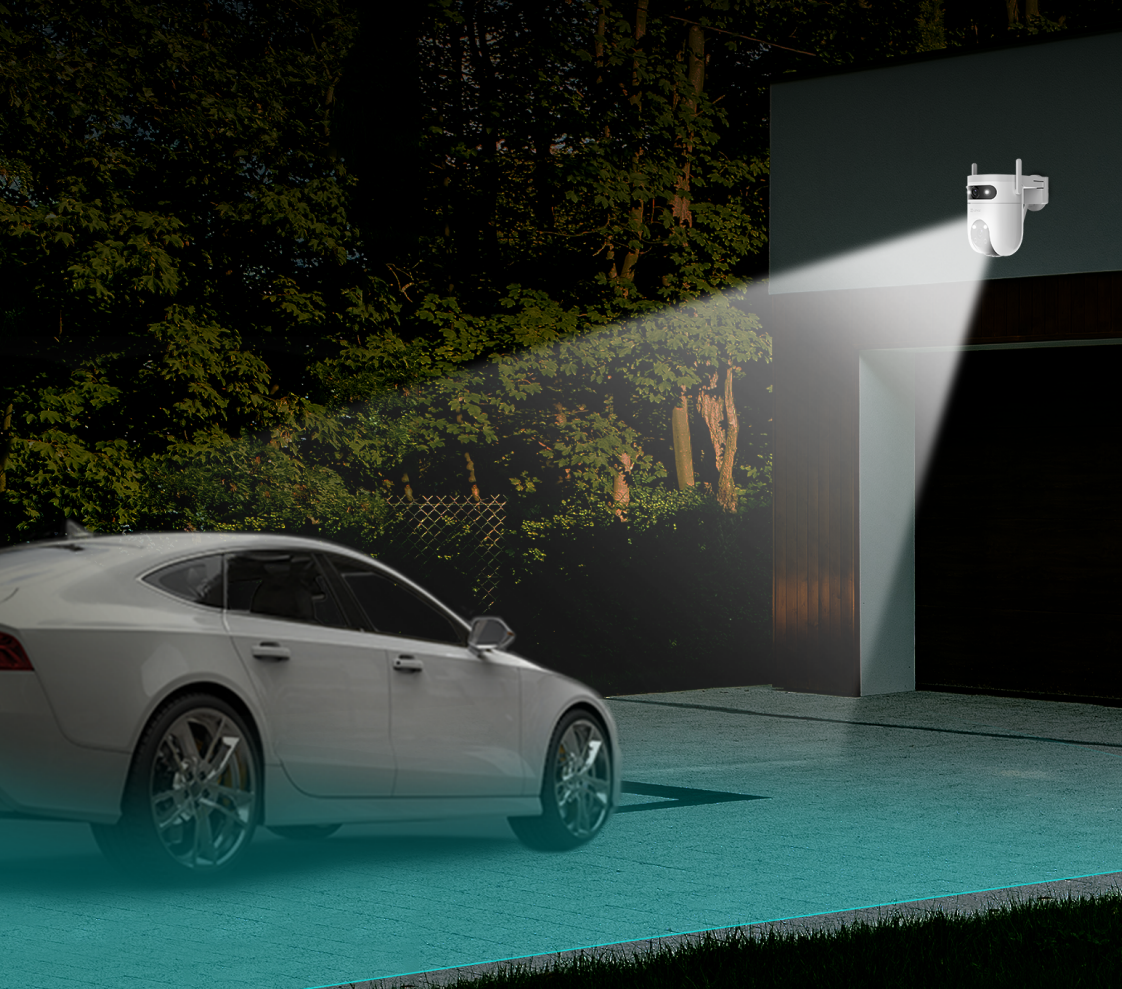

Smarter alerts with upgraded vehicle detection

It reduces alerts caused by falling leaves or flying insects, and informs you when someone parks in your property area without permission.