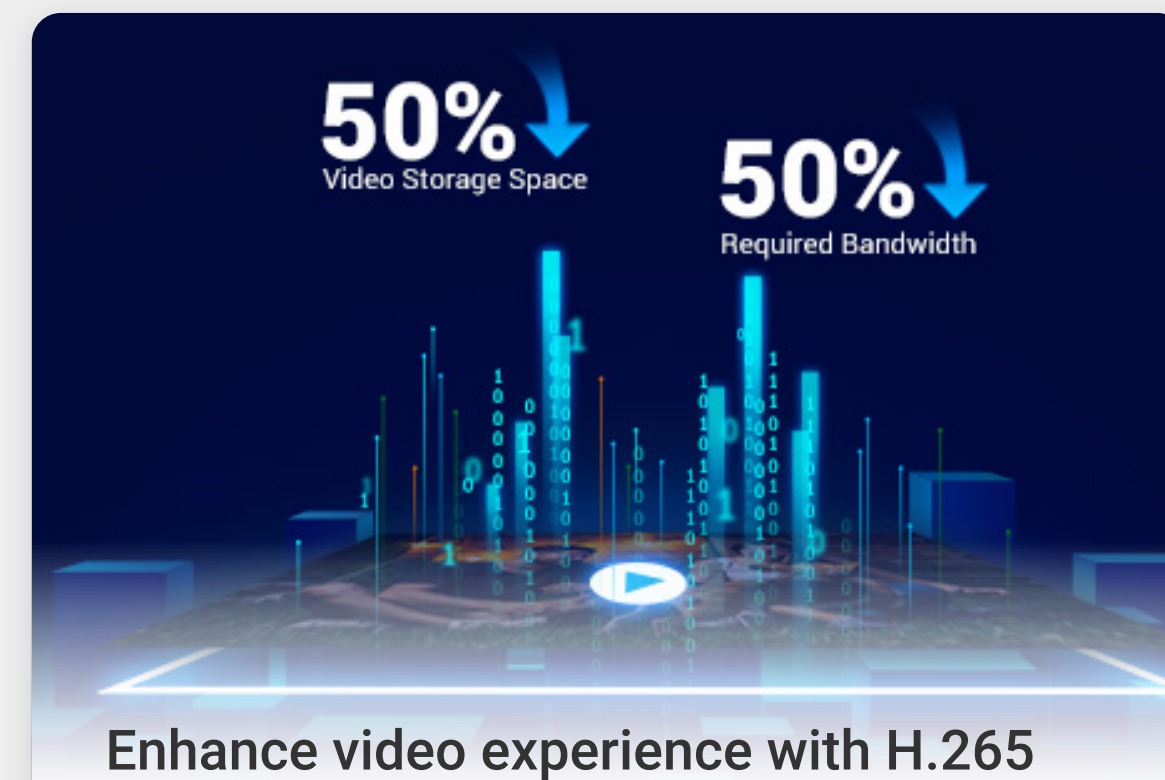

Enhance video experience with H.265

The H.265 creates a smoother viewing experience while only using about 50% of the data storage space required by cameras with H.264.⁴