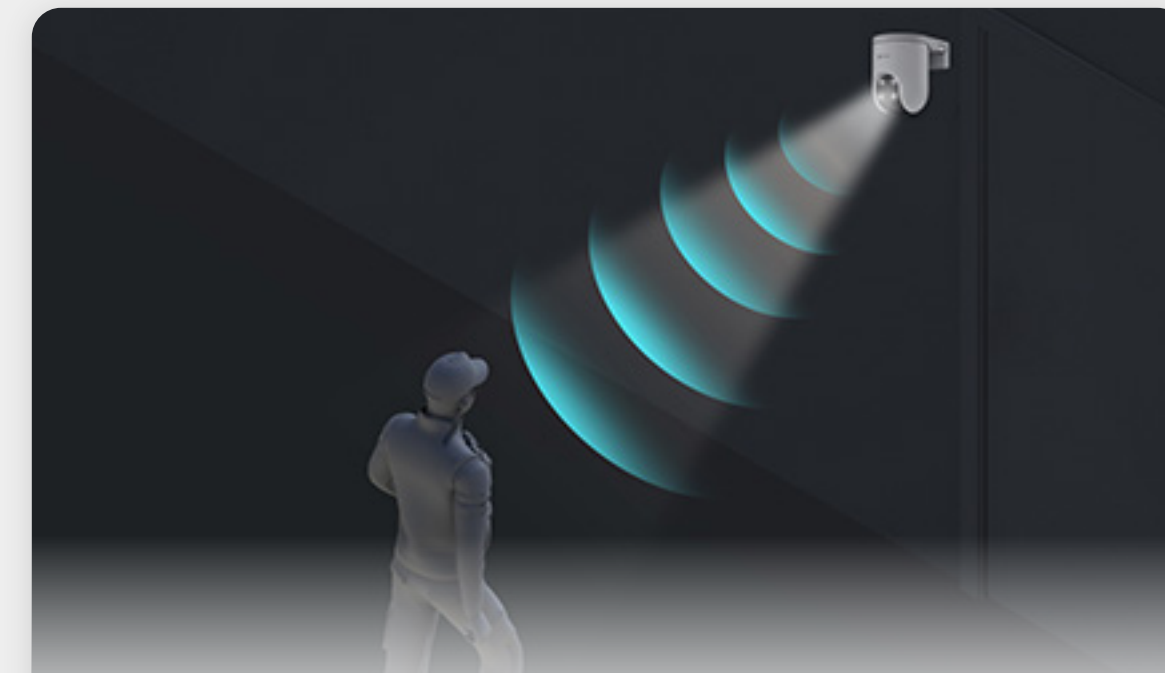

- **Black-and-white night vision**

If you don't want the lighting to disturb your neighbors, just go with the infrared night vision by changing on the EZVIZ App.

- **Smart night vision**

Or, let the camera decide. In smart mode, the camera will automatically light up the environment upon detection of human motion.

Install easily, with a detachable design

The camera detaches the mounting base from its main body, so you don't need to hold the whole device while finding the best installation spot.

Respond with high-quality audio

Easily respond to any visitor by simply using your phone to speak remotely. The camera can also auto-play a recorded voice message when a motion is detected.

Use active defense to deter

Upon detection of intruders, the camera will set off a loud siren and flash four flash dazzling spotlights³ to let the invited strangers know they have been detected.