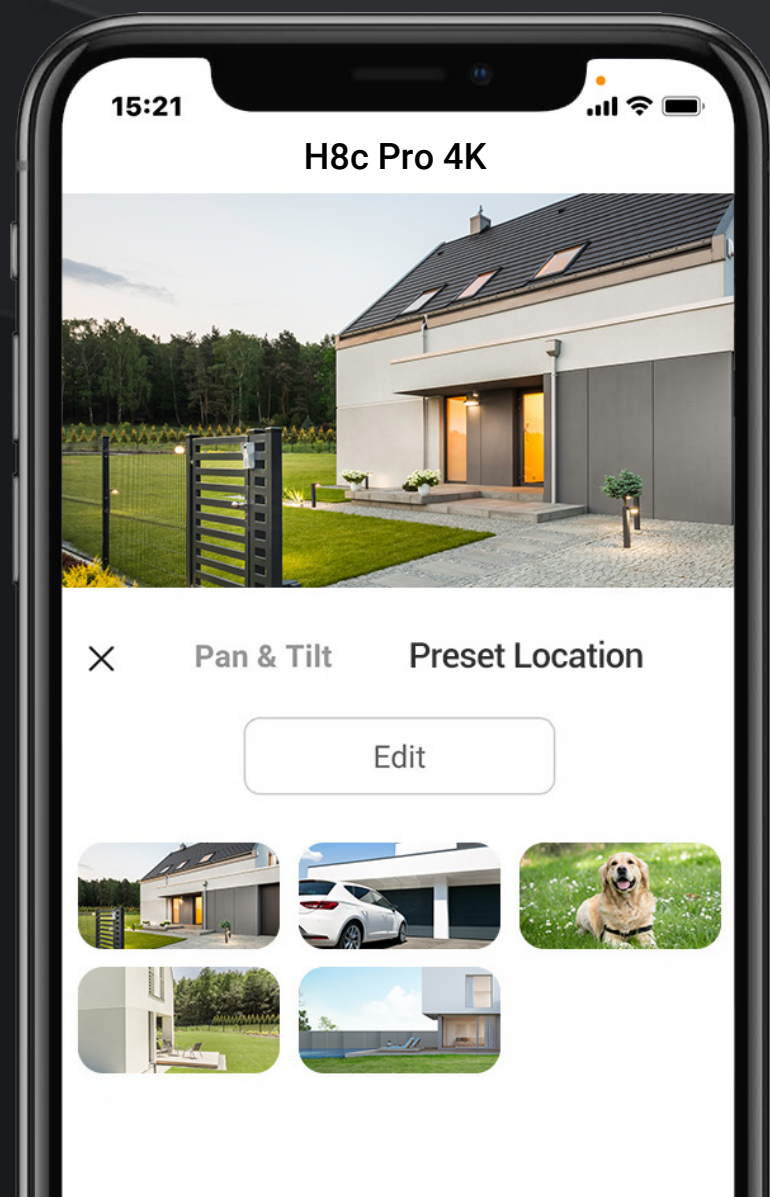

Two-Way Talk

H.265 Video Technology

Smart Integration with Google Assistant & Amazon Alexa¹

Supports MicroSD Card (Up to 512 GB) & EZVIZ CloudPlay Storage²

Panoramic view with next-level 4K vision

The new H8c Pro is determined to upgrade the level of protection of your outdoor space. With its lifelike 4K resolution, it ensures that even the smallest detail is captured – you can easily see the face of your happy dog even at a distance. Complementing its pan-and-tilt function, the camera offers 360-degree all-round protection for long-lasting peace of mind.

4K
Ultra HD

350° Horizontal

80° Vertical

Smarter vision, better detection

No need to constantly check your door or rush to the backyard when you hear absurd noises. The H8c Pro 4K helps you be aware of every person or vehicle visit. It notifies about people and vehicles in motion, and reduces unnecessary alerts triggered by objects in your surroundings.

 AI-Powered Human / Vehicle Shape Detection

 Customizable Detection Zone

 No Subscription Fee

Detect, zoom in and follow, all automatically

With its smart tracking ability, the H8c Pro 4K ensures that no event easily disappears from a static camera view. Once identifying human actions, it automatically rotates and zooms in to capture the unfolding activity with a complete video recording.

Front Gate

Backyard

Garage

One click return to the preset location

You can use the EZVIZ App to set up 12 most frequently used vision spots, so that the H8c Pro 4K adeptly navigates back to your preferred viewing angle with just one click.