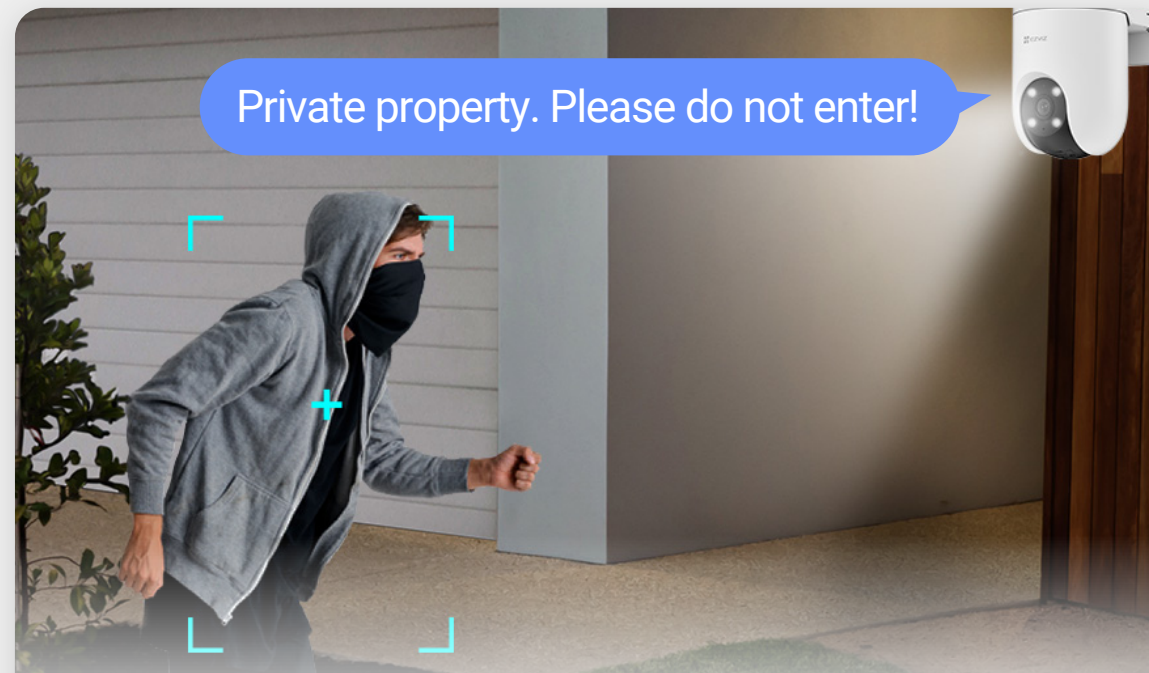

- **Black-and-white night vision**

If you don't want the lighting to disturb your neighbors, just go with the infrared night vision by changing on the EZVIZ App.

- **Smart night vision**

Or, let the camera decide. In smart mode, the camera will automatically light up the environment upon detection of human motion.

Install easily, with a detachable design

The camera detaches the mounting base from its main body, so you don't need to hold the whole device while finding the best installation spot.

Respond with high-quality audio

Easily respond to any visitor by simply using your phone to speak remotely. The camera can also auto-play a recorded voice message when a motion is detected.

Use active defense to deter

Upon detection of intruders, the camera will set off a loud siren and flash four flash dazzling spotlights³ to let the invited strangers know they have been detected.

Deliver protection, rain or shine

With a robust weatherproof design, the camera ensures continuous operation, making it your reliable partner in all weather scenarios.

Control with your voice, hands-free