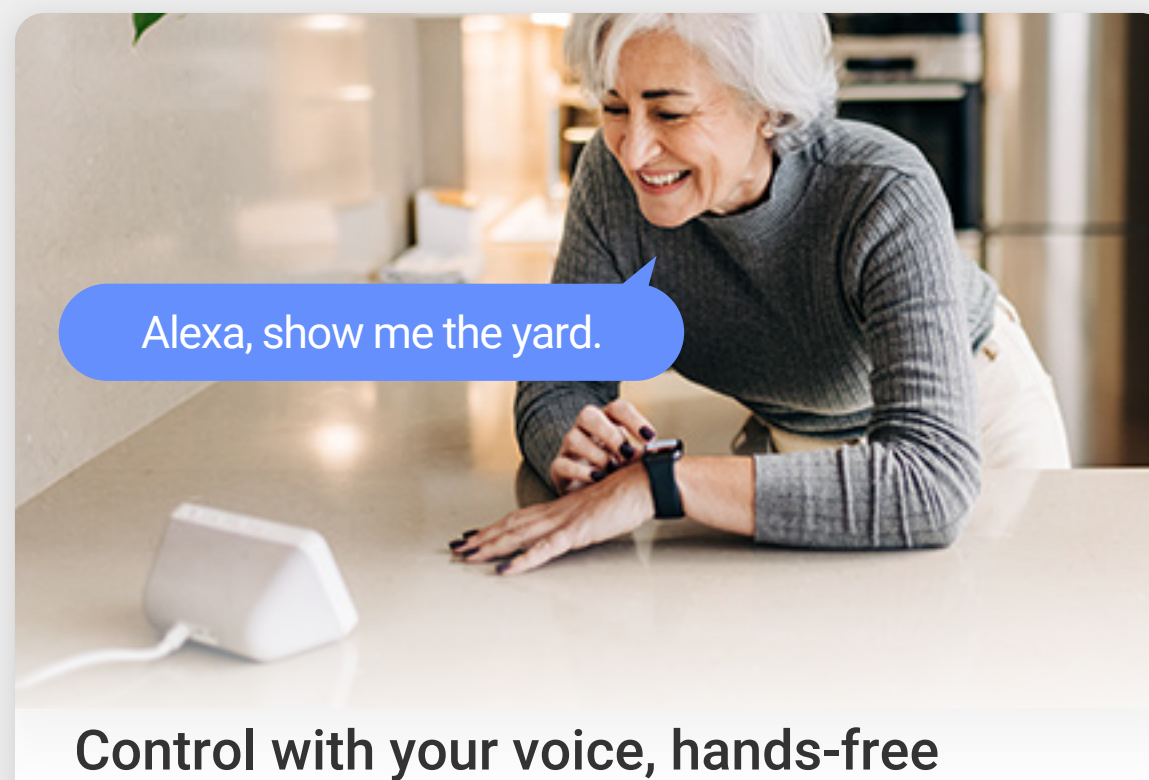

Install easily, with a detachable design

The camera detaches the mounting base from its main body, so you don't need to hold the whole device while finding the best installation spot.

Respond with high-quality audio

Easily respond to any visitor by simply using your phone to speak remotely. The camera can also auto-play a recorded voice message when a motion is detected.

Use active defense to deter

Upon detection of intruders, the camera will set off a loud siren and flash four flash dazzling spotlights³ to let the invited strangers know they have been detected.

Deliver protection, rain or shine

With a robust weatherproof design, the camera ensures continuous operation, making it your reliable partner in all weather scenarios.

Control with your voice, hands-free

The camera can integrate with your existing voice assistants. You can pull up the video feed by simply saying "Alexa" or "Hey Google".¹

Enhance video experience with H.265

The H.265 creates a smoother viewing experience while only using about 50% of the data storage space required by cameras with H.264.⁴