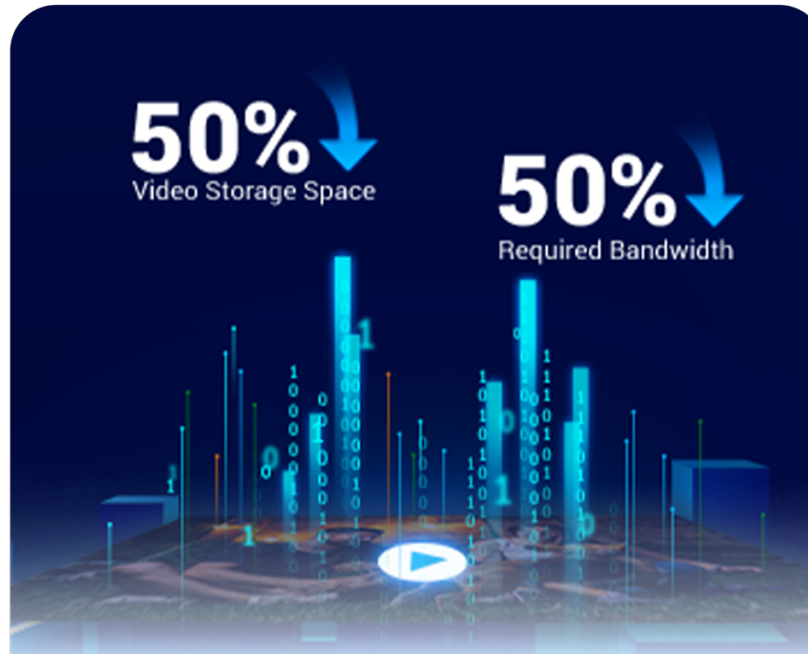

Two-Way Magnetic Base

360° Adjustable Bracket

Extended Power with the EZVIZ Power Partner

Supports Image Flipping (for ceiling mount)

Dual video storage options

Capture and secure important moments or unforgettable memories on a large 512 GB microSD card, or by subscribing to the EZVIZ CloudPlay.³