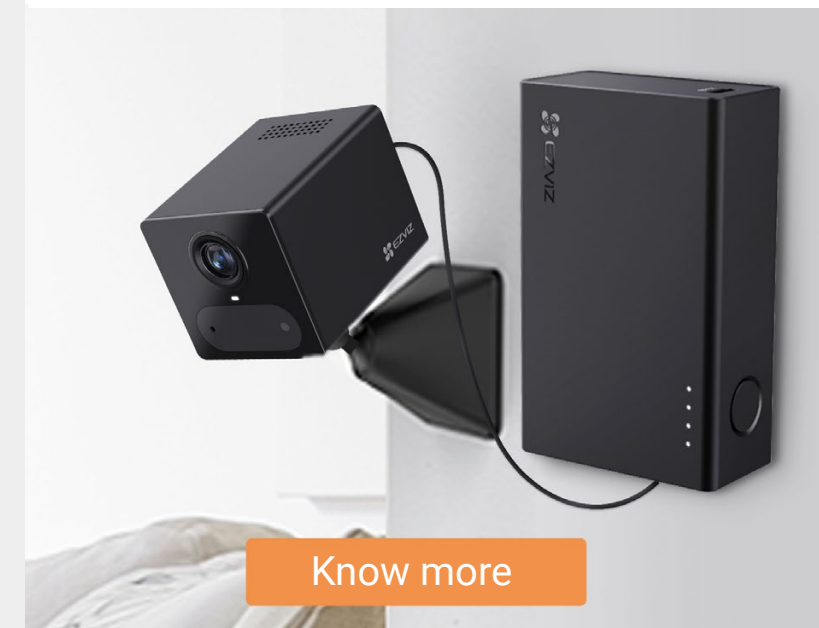

CB2 4G 2K Type-C

4G Smart Home Battery Camera

Beyond the limits of visual protection

No matter where you need an eye for protection, the CB2 4G is ready to assist. Designed to be incredibly lightweight and compact, this cool gadget can guard virtually any indoor space with extremely easy installation – whether it's a basement beyond the reach of your home network, a renovated home with no power or electricity, or a moving RV with unstable Wi-Fi. Equipped with the unique EZVIZ Always-On Video mode, the CB2 4G delivers continuous, sharp footage even in challenging conditions, so you won't miss an important moment.

Small but smart, for what's important

No more repeated alerts about windswept curtains and small insects flying past the camera. The CB2 4G comes equipped with an AI chip and a PIR sensor to detect human shapes in particular, so it notifies you only when people appear in your detection area.

Hassle-free, worry-free

The palm-sized CB2 4G only takes up a small space in your room, yet is mighty enough to cover a large area down to details in crisp 2K resolution. Even in pitch darkness, you can trust it to see what's important to you.

Two-Way Magnetic Base

360° Adjustable Bracket

Extended Power with the EZVIZ Power Partner

Supports Image Flipping (for ceiling mount)

Dual video storage options

Capture and secure important moments or unforgettable memories on a large 512 GB microSD card, or by subscribing to the EZVIZ CloudPlay.³