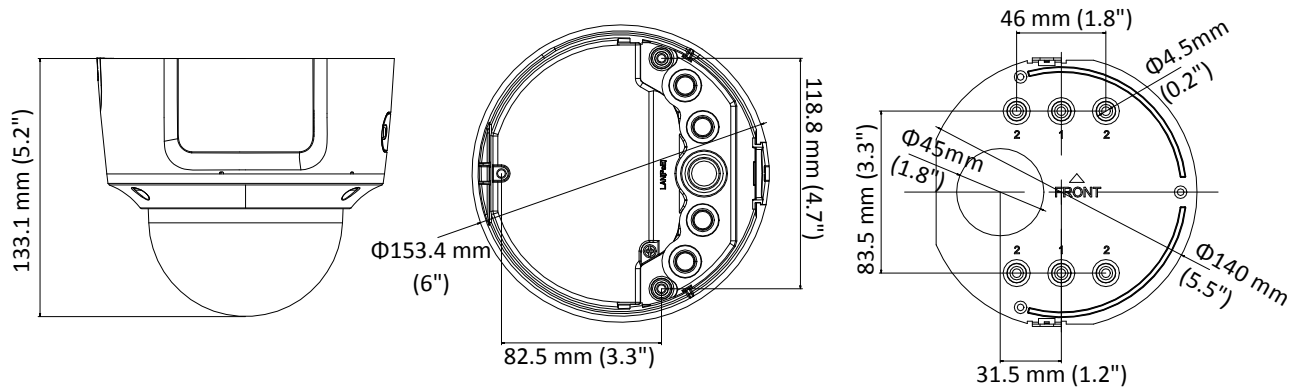

Specifications

Camera	
Image Sensor	1/2.9" Progressive Scan CMOS
Min. Illumination	Color: 0.01 Lux @ (F1.2, AGC ON), 0.018 Lux @ (F1.6, AGC ON), 0 Lux with IR
Shutter Speed	1/3 s to 1/100,000 s
Slow Shutter	Yes
Auto-Iris	No
Day & Night	IR Cut Filter
Digital Noise Reduction	3D DNR
WDR	120dB
3-Axis Adjustment	Pan: 0° to 355°, tilt: 0° to 75°, rotate: 0° to 355°
Lens	
Focal Length	2.8 to 12 mm
Aperture	F1.6
Focus	Auto
FOV	Horizontal field of view: 88° to 27° Vertical field of view: 56° to 18° Diagonal field of view: 110° to 33°
Lens Mount	Ø14
IR	
IR Range	Up to 30 m
Wavelength	850nm
Compression Standard	
Video Compression	Main stream: H.265/ H.264 Sub-stream: H.265/H.264/MJPEG Third stream: H.265/H.264
H.264 Type	Main Profile/High Profile
H.264+	Main stream supports
H.265 Type	Main Profile
H.265+	Main stream supports
Video Bit Rate	256 Kbps to 16 Mbps
Audio Compression	G.711/G.722.1/G.726/MP2L2/PCM
Audio Bit Rate	64Kbps(G.711)/16Kbps(G.722.1)/16Kbps(G.726)/32-192Kbps(MP2L2)
Smart Feature-set	
Behavior Analysis	Line crossing detection, intrusion detection, unattended baggage detection, object removal detection
Face Detection	Yes
Region of Interest	Support 1 fixed region for main stream and sub-stream
Image	
Max. Resolution	3072 × 2048
Main Stream	50Hz: 20 fps (3072 × 2048, 3072 × 1728, 2944 × 1656), 25 fps (2560 × 1440, 1920 × 1080, 1280 × 720) 60Hz: 20 fps (3072 × 2048, 3072 × 1728, 2944 × 1656), 30fps (2560 × 1440, 1920 × 1080, 1280 × 720)
Sub-Stream	50Hz: 25fps (640 × 480, 640 × 360, 320 × 240) 60Hz: 30fps (640 × 480, 640 × 360, 320 × 240)

Available Model:

DS-2CD2763G0-IZS (2.8 to 12 mm)

Dimensions

Accessories

DS-1471ZJ-155
Pendant Mount

DS-1473ZJ-155
Wall Mount

DS-1475ZJ-SUS
Vertical Pole Mount

DS-1476ZJ-SUS
Corner Mount