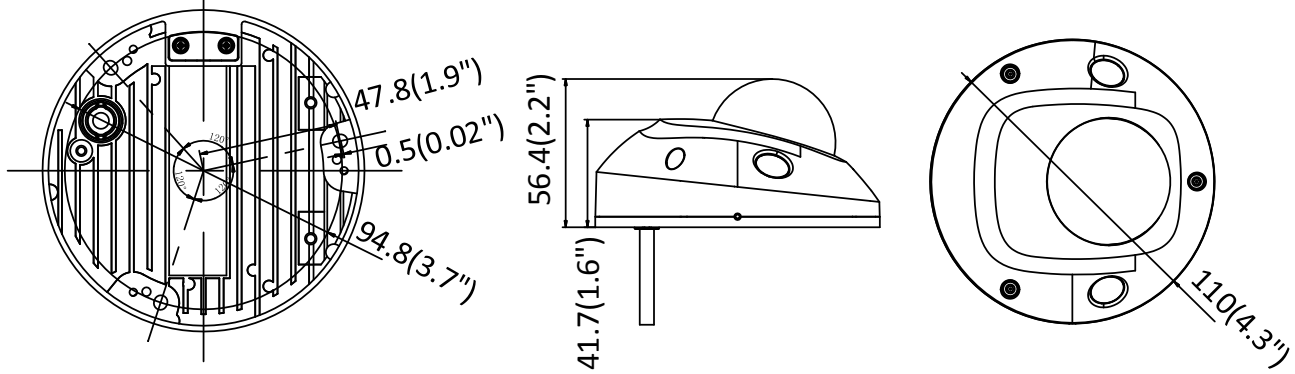

Available Models:

DS-2CD2563G0-I(2.8/4/6 mm), DS-2CD2563G0-IS(2.8/4/6 mm), DS-2CD2563G0-IW(2.8/4/6 mm),
DS-2CD2563G0-IWS(2.8/4/6 mm)

Dimensions