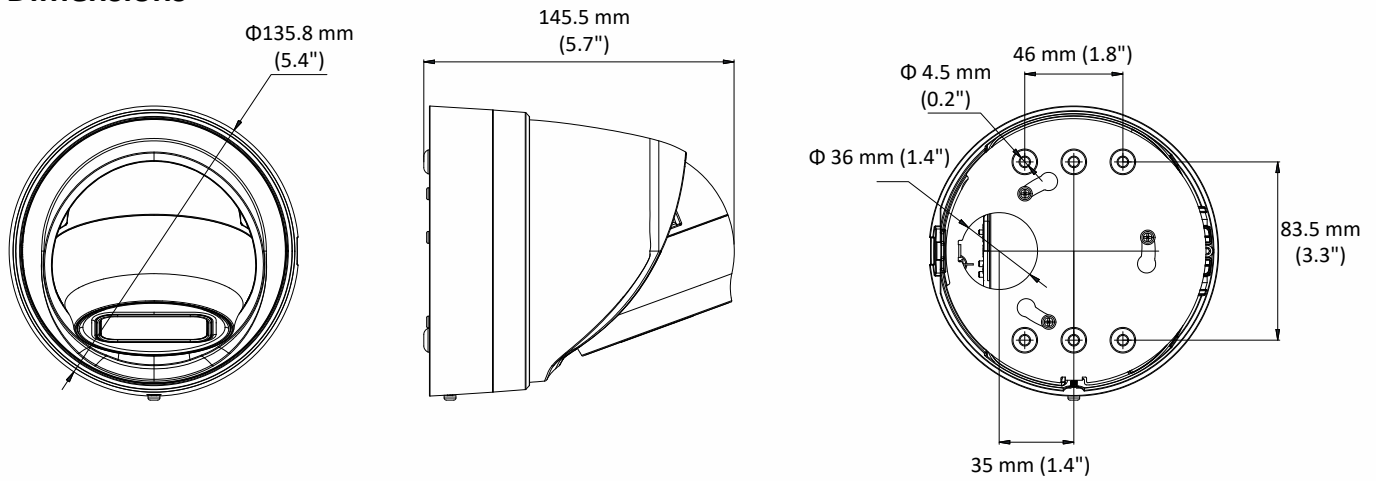

Available Model:

DS-2CD2H63G0-IZS (2.8 to 12 mm)

Dimensions

Accessories

Distributed by