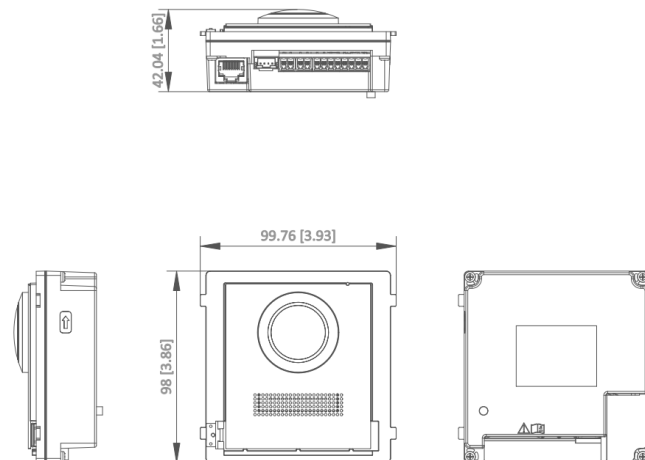

Wiegand	/
TF card	/
Alarm output	/
Lock control	2 relays, Max. 30 VDC, 2 A
Door contact input	2
Two-Wire IP interface	/
General	
Button	/
Installation	Surface mounting, flush mounting
Indicator	/
Weight	Net weight: 410 g Gross weight: 581 g
Protective level	IP65
Working temperature	-40 °C to 60 °C (-40 °F to 140 °F)
Working humidity	10% to 95% (no-condensing)
Dimension (W × H × D)	98 mm × 100 mm × 42 mm (3.86" × 3.94" × 1.65")
Battery	/
Power supply	12 VDC, 500 mA, IEEE 802.3af, PoE
Application environment	Outdoor
Power consumption	≤ 5 W
Language	English,French,Portuguese,BrazilianPortuguese,Spanish,Russian,German,Italian,Polish, Turkish,Vietnamese,Arabic,Czech,Hungarian,Dutch,Romanian,Bulgarian,Ukrainian,Croatian, Serbian,Greek,Slovak

▪ **Available Model**

DS-KD8003-IME1(B)/NS

▪ **Dimension**

Unit:mm [inch]

SCALE	1:1