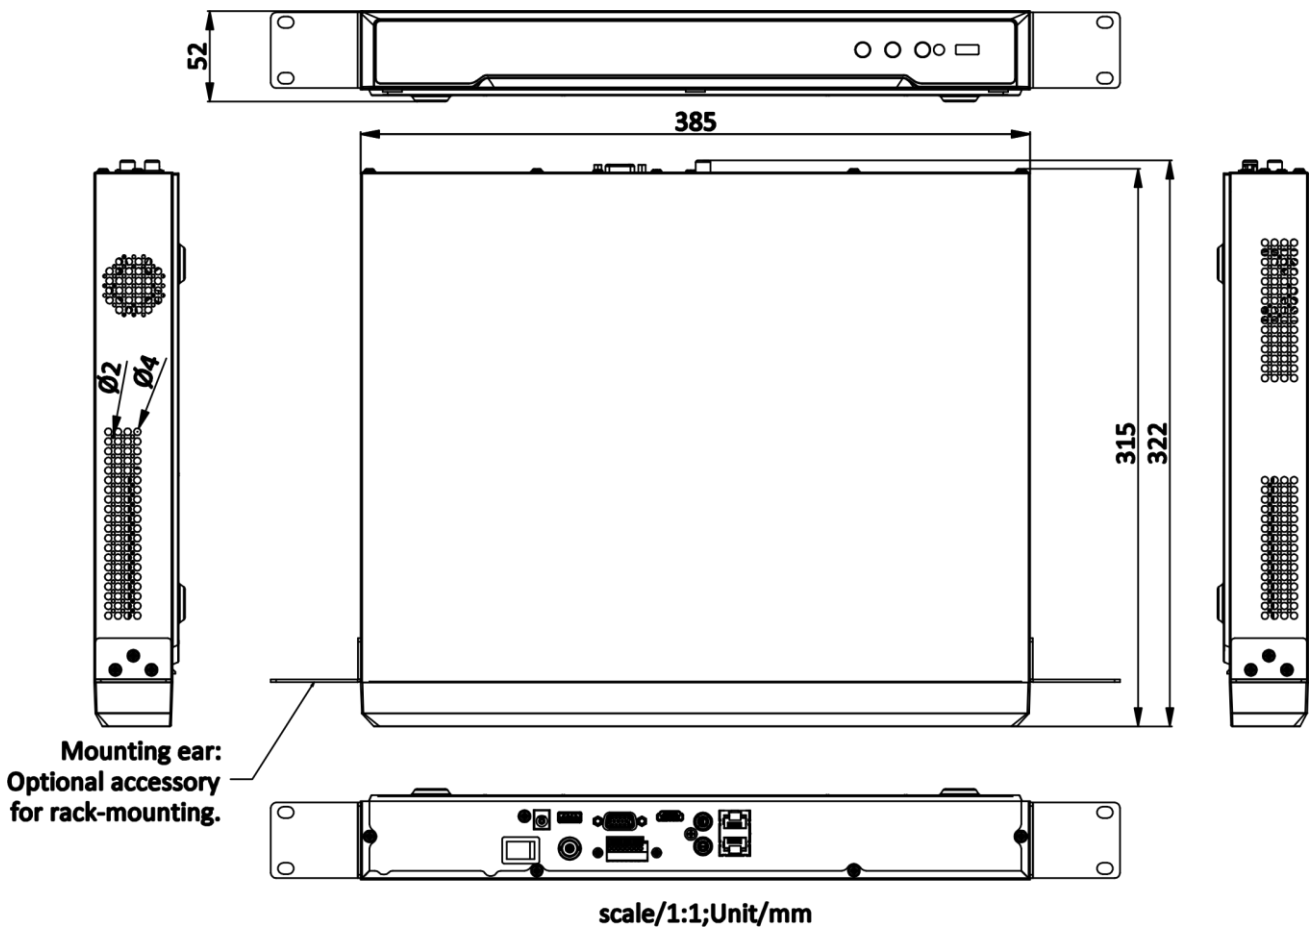

USB Interface	Front panel: 1 × USB 2.0; Rear panel: 1 × USB 3.0
<b>General</b>	
Power Supply	12 VDC, 3.33 A
Consumption	≤ 15 W (without HDD)
Working Temperature	-10 °C to 55 °C (14 °F to 131 °F)
Working Humidity	10% to 90%
Dimension (W × D × H)	385 × 315 × 52 mm (15.2" × 12.4" × 2.0")
Weight	≤ 3 kg (without HDD, 2.2 lb.)
<b>Certification</b>	
FCC	Part 15 Subpart B, ANSI C63.4-2014
CE	EN 55032:2015+A1:2020, ENIEC61000-3-2:2019+A1:2021, EN 61000-3-3:2013+A1:2019, EN 50130-4:2011+A1:2014, EN 55035:2017+A11:2020

## Dimension