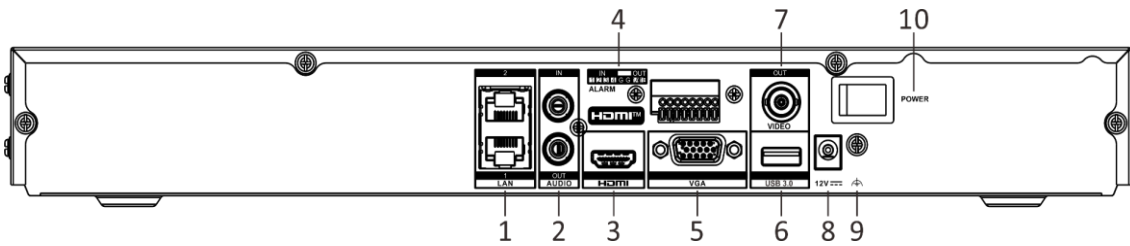

Physical Interface

No.	Description	No.	Description
1	LAN 1 and LAN 2 interfaces	6	USB 3.0 interface
2	Audio in and audio out	7	CVBS video output
3	HDMI interface	8	Power supply
4	Alarm in and alarm out	9	GND
5	VGA output	10	Power switch

Available Model

DS-7632NI-M2

Headquarters

No.555 Qianmo Road, Binjiang District,
Hangzhou 310051, China
T +86-571-8807-5998
www.hikvision.com

Follow us on social media to get the latest product and solution information.

Hikvision

HikvisionHQ

HikvisionHQ

Hikvision_Global

Hikvision
Corporate Channel

hikvisionhq