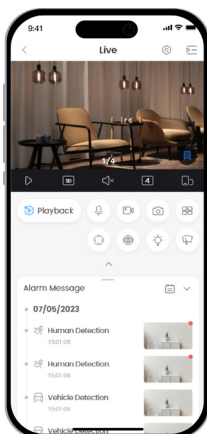

Micro SD Card

Low-cost storage

Upgrade Your Experience with DMSS

Dahua Mobile Security Surveillance (DMSS) is a professional remote surveillance management platform that offers remote monitoring, device migration, and sharing. When connected to the internet, the platform provides real-time alerts to improve surveillance efficiency and grant flexibility in security management.