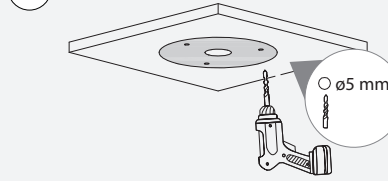

1.2.51.32.21001-000

Eyeball Network Camera

Installation Guide

V1.0.2

1

Optional

1.1

1.2

1.3

2

1

2

3

4

5

1