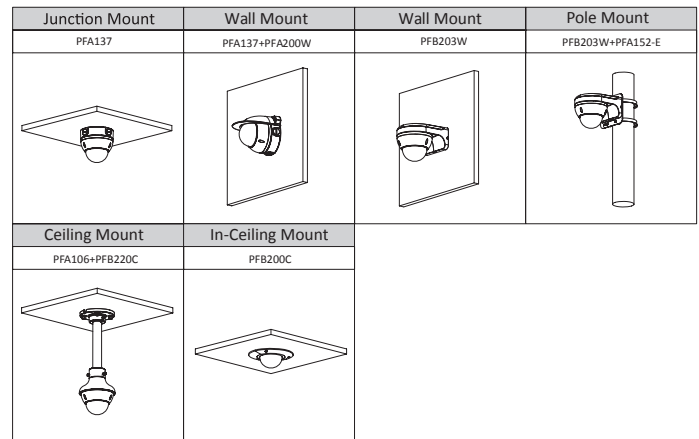

PFB200C In-Ceiling Mount

PFM321D DC12V1A Power Adapter

LR1002-1ET/1EC Single-port Long Reach Ethernet over Coax Extender

PFM900-E Integrated Mount Tester

PFM114 TLC SD Card

Dimensions (mm[inch])