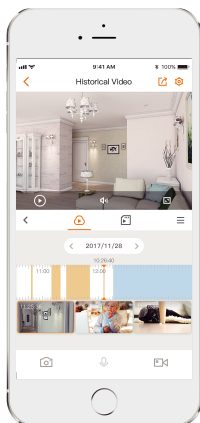

Wi-Fi Connection

IEEE802.11b/g/n(2.4GHz)

Stay close with what you care

With Cloud service, you will have access to what you care as long as Internet is available. You can record daily or motion videos on Cloud and playback anytime anywhere.