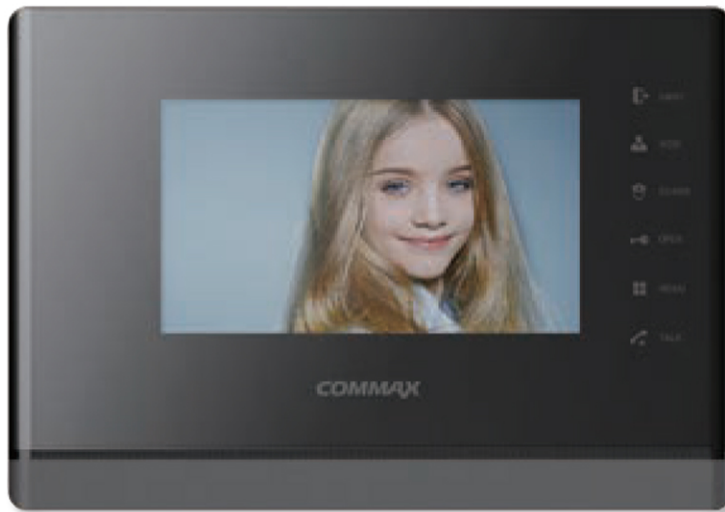

MONITOR

NEW

CAV-70YG

Connect
devices

Elevator
call

- 7 inch LED Display
- Guard call & talk
- Elevator call function
- Video talk and door lock release enable
(both individual and public entrance)

| | |
|----------------|--|
| Power source | AC 100-240V, 50/60Hz |
| Display | 7 inch LED Display |
| Mount type | Wall-mounted type |
| Wiring | UTP(CAT. 5e) |
| Consumption | Max.15W |
| Distance | Lobby phone : 300m / Security office : 1Km |
| Operation Temp | 0°C~40°C |
| Dimension(mm) | 265(W)×184(H)×22(D) |