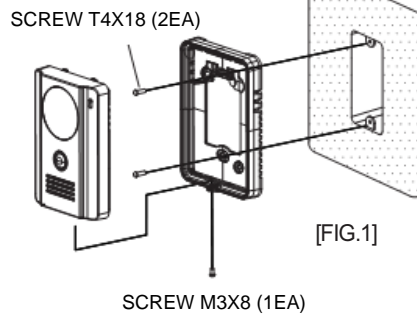

1. Overview

2. Wiring and Installation

► Wiring

► Installation

1. Match the fix the whole in the wall and the fixing fixing bracket [FIG.1]
2. Match and connect monitor line as shown below [FIG.2] (#1: Audio, #2: GND, #3: DC12V, #4: Video)
3. Adjust camera location on the wall by checking the image on monitor screen and fix its location
4. Connect the Door Release Connection Line as shown below [FIG.2]
5. Tighten a screw at the bottom side of the camera [FIG.1]

► Position of camera

5. Contents

Door camera

Bracket

Camera fixing
screw

Bracket fixing
screw

Volume
Sheet

4. Specification

Model No.	DRC-4G				
Rated Voltage	DC 12V (Supplied to monitor)				
Wiring	4 wires (polarity) to a monitor 2 wires (non-polarity) to a electric door lock				
Video Transmission Standard	NTSC or PAL STANDARD.				
Sensor Type	CMOS IMAGE SENSOR				
Transmission	Full duplex				
Minimum Illumination	0.1 Lux (within 300mm)				
LED	Embedded white LED (night working)				
Effective Viewing Angle	Horizontal 82°, Vertical 66.5 °				
Angle Adjustment	Upward 6°				
Operating Temperature	-10°C (tested up to -40°C)~ +40°C				
Weight (g)	300g				
Dimension (mm)	101(W) x 142(H) x 32(D)				
Installation between a door camera and a monitor(TIV Cable)	Diameter(π)	Ø 0.5	Ø 0.6	Ø 0.8	Ø 1
	Distance(meter)	28m	50m	70m	115m