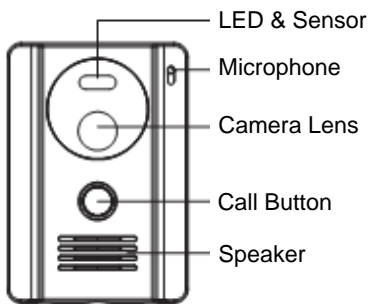

Since 1968

COMMAX
SmartHome & Security

User Manual

Color Door Camera DRC-4G

www.commax.com

COMMAX Co.,Ltd.

- Thank you for purchasing COMMAX products.
- Please carefully read this User's Guide (in particular, precautions for safety) before using a product and follow instructions to use a product exactly.
- The company is not responsible for any safety accidents caused by abnormal operation of the product.

1. Overview

2. Wiring and Installation

► Wiring

► Installation

1. Match the fix the whole in the wall and the fixing fixing bracket [FIG.1]
2. Match and connect monitor line as shown below [FIG.2] (#1: Audio, #2: GND, #3: DC12V, #4: Video)
3. Adjust camera location on the wall by checking the image on monitor screen and fix its location
4. Connect the Door Release Connection Line as shown below [FIG.2]
5. Tighten a screw at the bottom side of the camera [FIG.1]

Model No.	DRC-4G				
Rated Voltage	DC 12V (Supplied to monitor)				
Wiring	4 wires (polarity) to a monitor 2 wires (non-polarity) to a electric door lock				
Video Transmission Standard	NTSC or PAL STANDARD.				
Sensor Type	CMOS IMAGE SENSOR				
Transmission	Full duplex				
Minimum Illumination	0.1 Lux (within 300mm)				
LED	Embedded white LED (night working)				
Effective Viewing Angle	Horizontal 82°, Vertical 66.5 °				
Angle Adjustment	Upward 6°				
Operating Temperature	-10°C (tested up to -40°C)~ +40°C				
Weight (g)	300g				
Dimension (mm)	101(W) x 142(H) x 32(D)				
Installation between a door camera and a monitor(TIV Cable)	Diameter(π)	Ø 0.5	Ø 0.6	Ø 0.8	Ø 1
	Distance(meter)	28m	50m	70m	115m