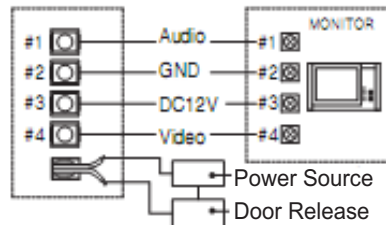

1. Overview

2. Wiring and Installation

► Wiring

► Installation

1. Match the fix the whole in the wall and the fixing fixing bracket [FIG.1]
2. Match and connect monitor line as shown below [FIG.2] (#1: Audio, #2: GND, #3: DC12V, #4: Video)
3. Adjust camera location on the wall by checking the image on monitor screen and fix its location
4. Connect the Door Release Connection Line as shown below [FIG.2]
5. Tighten a screw at the bottom side of the camera [FIG.1]

► Position of camera

5. Contents

Door camera

Bracket

Camera fixing
screw

Bracket fixing
screw

Volume
Sheet

4. Specification

Model No.	DRC-4G				
Rated Voltage	DC 12V (Supplied to monitor)				
Wiring	4 wires (polarity) to a monitor 2 wires (non-polarity) to a electric door lock				
Video Transmission Standard	NTSC or PAL STANDARD.				
Sensor Type	CMOS IMAGE SENSOR				
Transmission	Full duplex				
Minimum Illumination	0.1 Lux (within 300mm)				
LED	Embedded white LED (night working)				
Effective Viewing Angle	Horizontal 82°, Vertical 66.5 °				
Angle Adjustment	Upward 6°				
Operating Temperature	-10°C (tested up to -40°C)~ +40°C				
Weight (g)	300g				
Dimension (mm)	101(W) x 142(H) x 32(D)				
Installation between a door camera and a monitor(TIV Cable)	Diameter(π)	Ø 0.5	Ø 0.6	Ø 0.8	Ø 1
	Distance(meter)	28m	50m	70m	115m