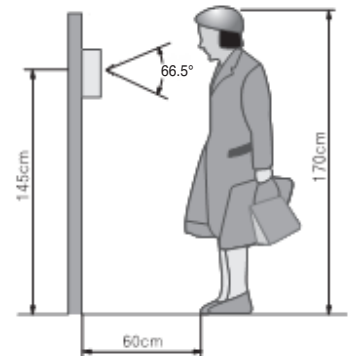

1. Overview

2. Wiring and Installation

► Wiring

► Installation

1. Match the fix the whole in the wall and the fixing fixing bracket [FIG.1]
2. Match and connect monitor line as shown below [FIG.2] (#1: Audio, #2: GND, #3: DC12V, #4: Video)
3. Adjust camera location on the wall by checking the image on monitor screen and fix its location
4. Connect the Door Release Connection Line as shown below [FIG.2]
5. Tighten a screw at the bottom side of the camera [FIG.1]

► Position of camera

5. Contents

Door camera

Bracket

Camera fixing
screw

Bracket fixing
screw

Volume
Sheet

4. Specification

Model No.	DRC-4G				
Rated Voltage	DC 12V (Supplied to monitor)				
Wiring	4 wires (polarity) to a monitor 2 wires (non-polarity) to a electric door lock				
Video Transmission Standard	NTSC or PAL STANDARD.				
Sensor Type	CMOS IMAGE SENSOR				
Transmission	Full duplex				
Minimum Illumination	0.1 Lux (within 300mm)				
LED	Embedded white LED (night working)				
Effective Viewing Angle	Horizontal 82°, Vertical 66.5 °				
Angle Adjustment	Upward 6°				
Operating Temperature	-10°C (tested up to -40°C)~ +40°C				
Weight (g)	300g				
Dimension (mm)	101(W) x 142(H) x 32(D)				
Installation between a door camera and a monitor(TIV Cable)	Diameter(π)	Ø 0.5	Ø 0.6	Ø 0.8	Ø 1
	Distance(meter)	28m	50m	70m	115m