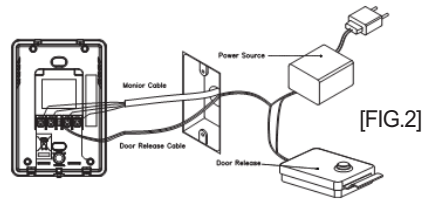

Since 1968

COMMAX
SmartHome & Security

User Manual

Color Door Camera DRC-4G

www.commax.com

COMMAX Co.,Ltd.

- Thank you for purchasing COMMAX products.
- Please carefully read this User's Guide (in particular, precautions for safety) before using a product and follow instructions to use a product exactly.
- The company is not responsible for any safety accidents caused by abnormal operation of the product.

1. Overview

2. Wiring and Installation

► Wiring

► Installation

1. Match the fix the whole in the wall and the fixing fixing bracket [FIG.1]
2. Match and connect monitor line as shown below [FIG.2] (#1: Audio, #2: GND, #3: DC12V, #4: Video)
3. Adjust camera location on the wall by checking the image on monitor screen and fix its location
4. Connect the Door Release Connection Line as shown below [FIG.2]
5. Tighten a screw at the bottom side of the camera [FIG.1]

► Position of camera

5. Contents

Door camera

Bracket

Camera fixing
screw

Bracket fixing
screw

Volume
Sheet

4. Specification

Model No.	DRC-4G				
Rated Voltage	DC 12V (Supplied to monitor)				
Wiring	4 wires (polarity) to a monitor 2 wires (non-polarity) to a electric door lock				
Video Transmission Standard	NTSC or PAL STANDARD.				
Sensor Type	CMOS IMAGE SENSOR				
Transmission	Full duplex				
Minimum Illumination	0.1 Lux (within 300mm)				
LED	Embedded white LED (night working)				
Effective Viewing Angle	Horizontal 82°, Vertical 66.5 °				
Angle Adjustment	Upward 6°				
Operating Temperature	-10°C (tested up to -40°C)~ +40°C				
Weight (g)	300g				
Dimension (mm)	101(W) x 142(H) x 32(D)				
Installation between a door camera and a monitor(TIV Cable)	Diameter(π)	Ø 0.5	Ø 0.6	Ø 0.8	Ø 1
	Distance(meter)	28m	50m	70m	115m