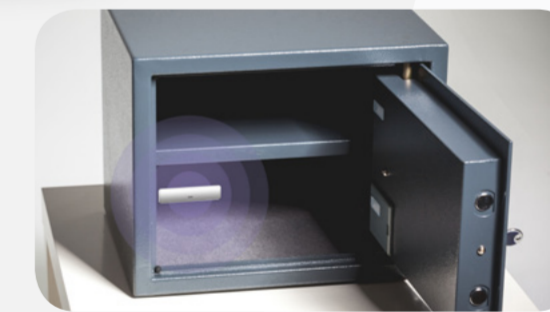

Safe Box
Shock Detector