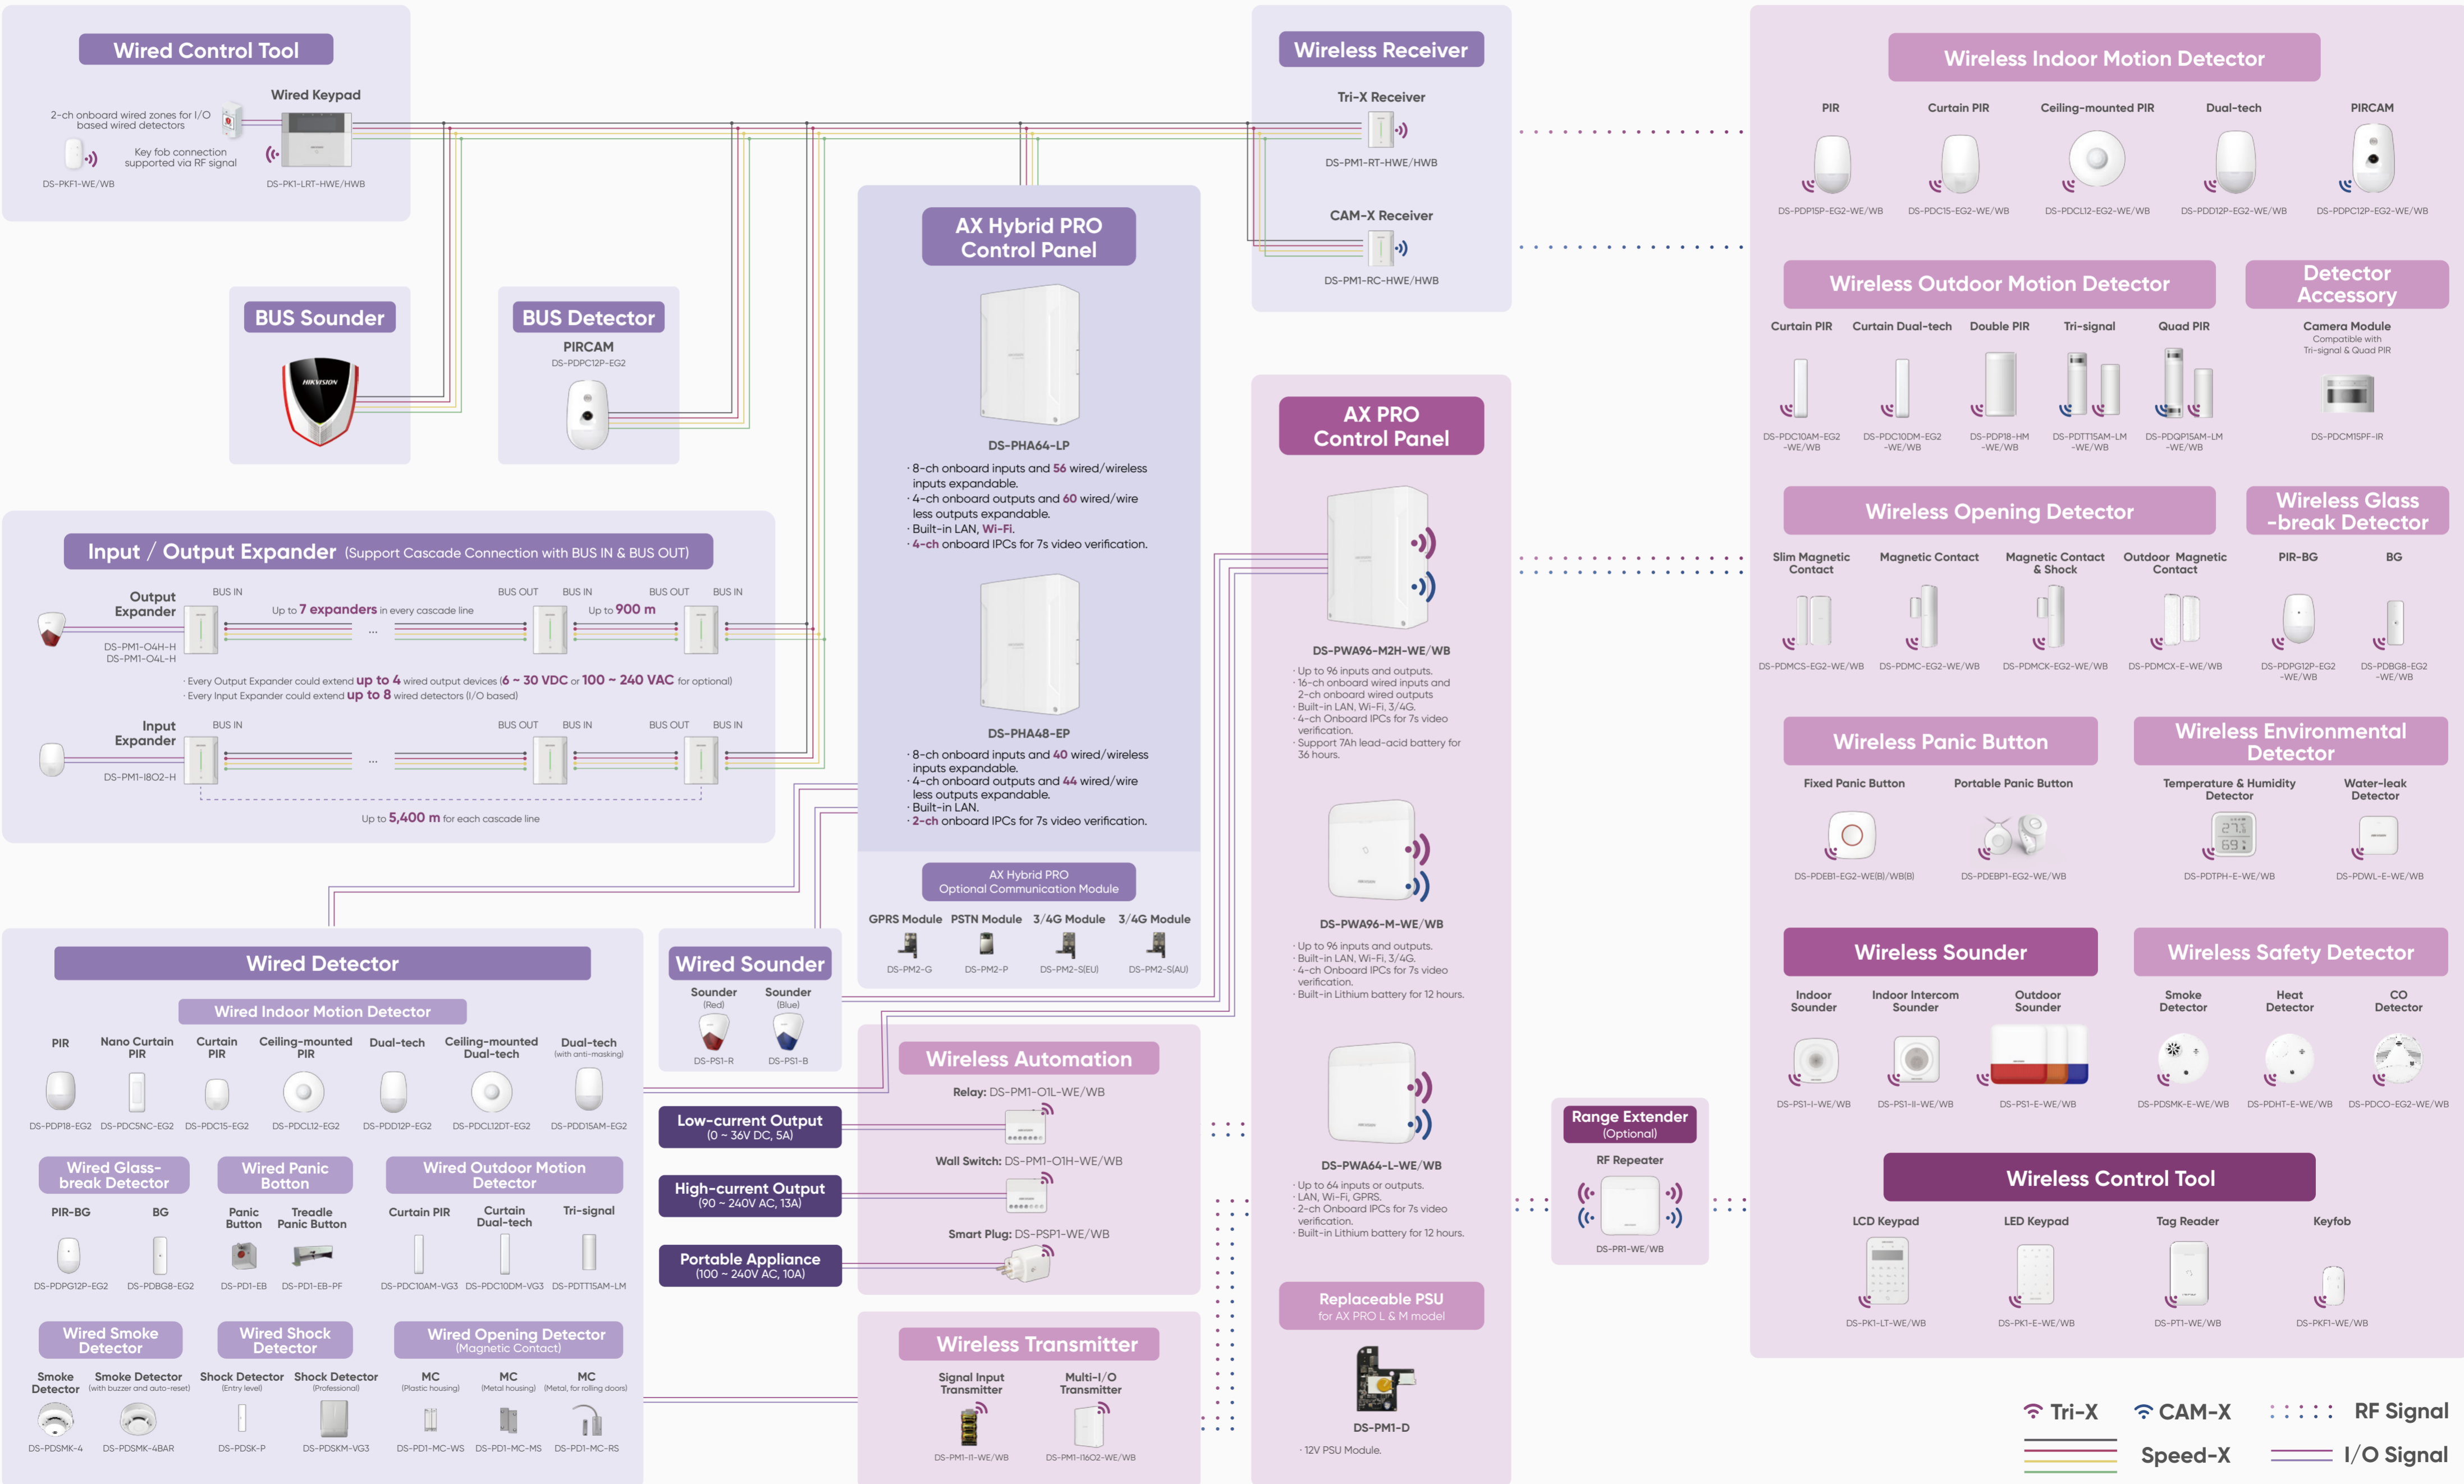

Indoor Products

Room
Indoor Motion Detector

Glass Window
Glass-Break Detector

Entrance / Hallway
Keypad / Tag Reader

Indoor
Sounder

Door / Window
Magnetic Contact
(Opening Detector)

Kitchen / Washroom
Water-leak Detector

Hik-Connect
for end-users

Operation Tools

AX PRO Series & AX Hybrid PRO Series

Learn more about AX PRO series

Learn more about AX Hybrid PRO series

Wired Control Tool

Wired Keypad
 2-ch onboard wired zones for I/O based wired detectors
 Key fob connection supported via RF signal
 DS-PKF1-WE/WB

BUS Sounder

BUS Detector

AX Hybrid PRO Control Panel

- 8-ch onboard inputs and 56 wired/wireless inputs expandable.
- 4-ch onboard outputs and 60 wired/wireless outputs expandable.
- Built-in LAN, Wi-Fi.
- 4-ch onboard IPCs for 7s video verification.

- 8-ch onboard inputs and 40 wired/wireless inputs expandable.
- 4-ch onboard outputs and 44 wired/wireless outputs expandable.
- Built-in LAN.
- 2-ch onboard IPCs for 7s video verification.

AX Hybrid PRO Optional Communication Module